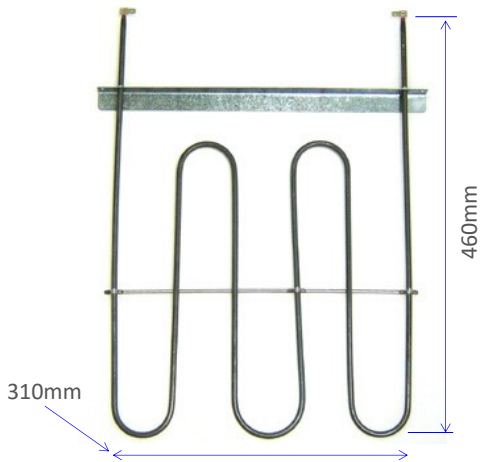

IM53-03

1800W Grill Element, suits Blanco

IM62-01

1200W Bottom Oven Element, Suits Ariston

IM62-02

1500W Bottom Oven Element, Suits Ariston

IM62-03

1500W Bottom Oven Element, Suits Ariston