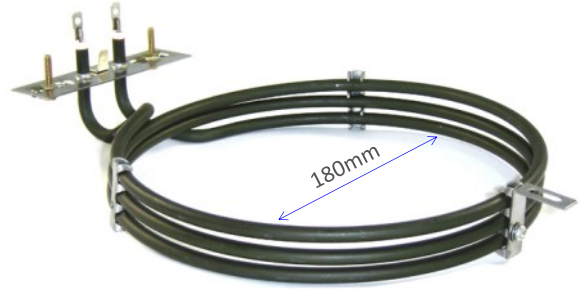

WILSON UNIVERSAL RANGE**FE13**

2150W Universal Fan Forced Oven Element
2 turn Long Neck, Suit Ilve, Klenmaid.

FE-13 Long Neck

FE14

2500W Universal Fan Forced Oven Element
3 turn Long Neck - Suit Ilve, AEG.