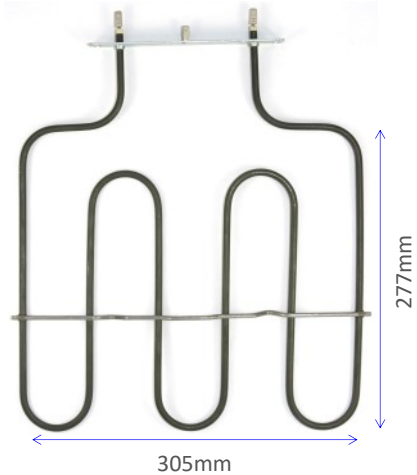

IM32-04

900W Top/Bottom Element, Suits Ilve (A45818)

IM33-01

1000/2400W Grill Element, Suits Ilve

IM42-01

1500W Bottom Oven Element, Suits Bompani

IM42-02

1650W Bottom Oven Element, Suits Bompani