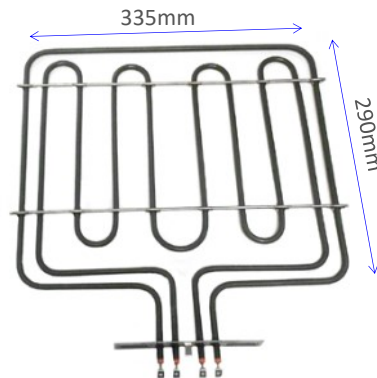

GRE-08
2200/1800W Universal Grill Boost Element