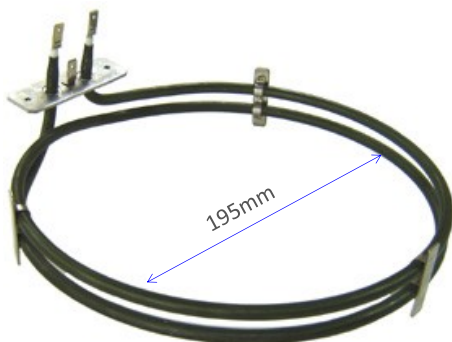

IM91-07

2000W Fan Forced Oven Element