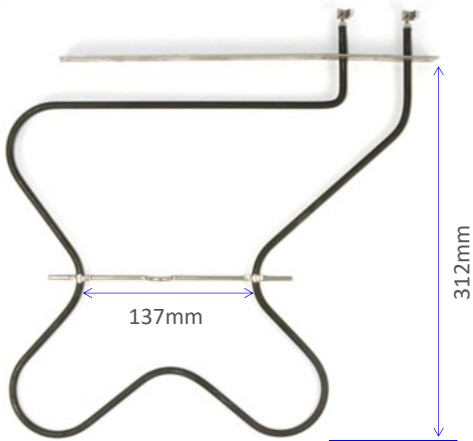

IM52-01

1000W Bottom Oven Element, Suits Blanco