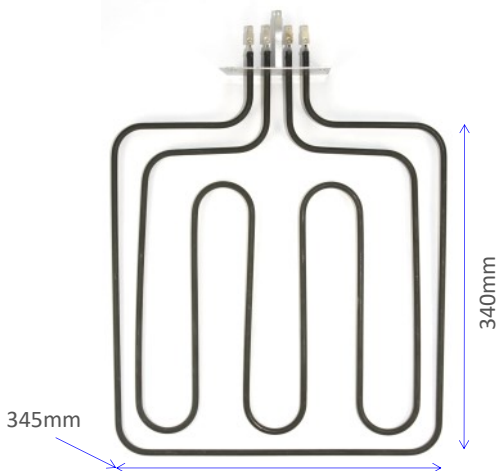

IM83-01

550/2750W Grill Element, Suits Kleenmaid