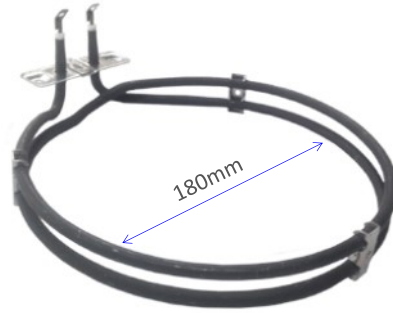

FE17

2100W Universal Fan Forced Oven Element
2 turn Euro Style.