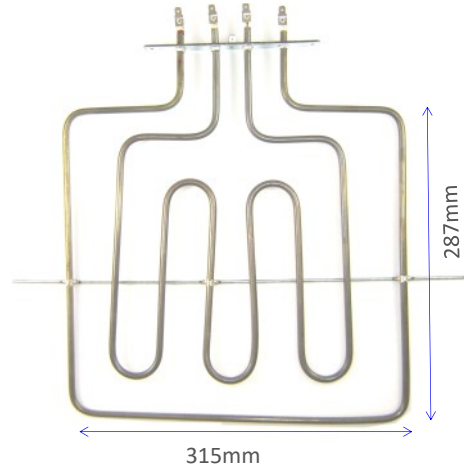

IM13-01

900/1350W Grill Element, Suits Technika