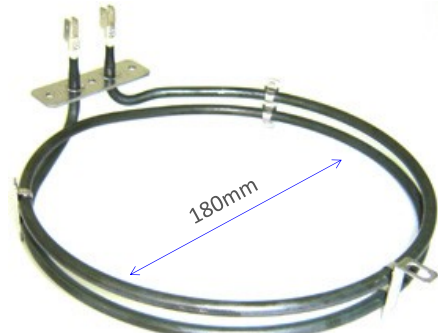

EUROPEAN FAN FORCED OVEN ELEMENTS**IM21-05**

2700W Fan Forced Oven Element
Triple Ring with screws, short neck

**IM21-06**

1550W Fan Forced Oven Element
Centre Mount, Suits Smeg (806890593/13757)

**IM21-07**