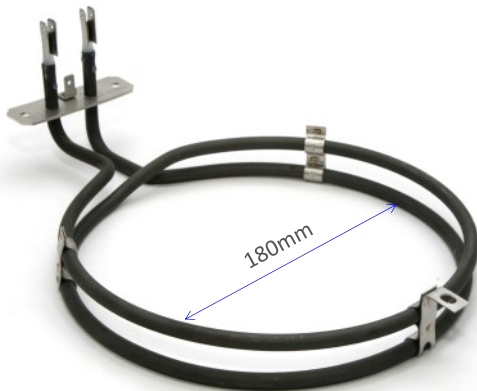

IM91-04

2000W Fan Forced Oven Element, Suits Irca