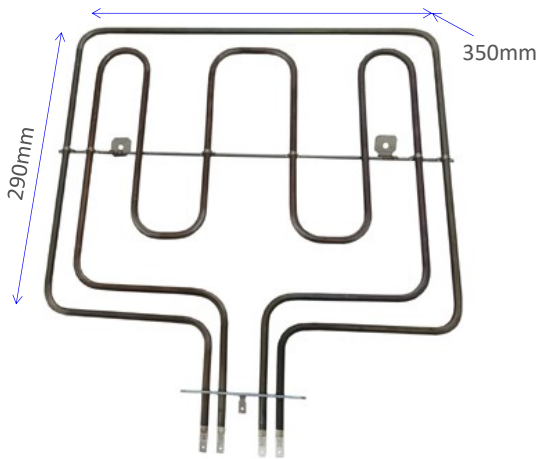

20.35133.000

1200W Grill Element (122.4.502)

20.35146.000

2200W Grill Element (122.4.538)

20.40263.000

3300W Twin Oven Element (447750P), suit F & P

20.40783.000

Twin Oven Element, suit Whirpool (481925928938)