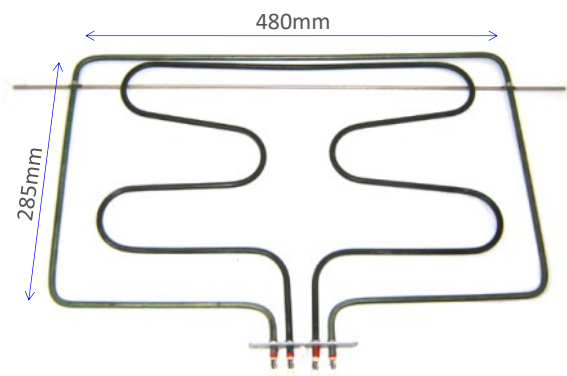

IM63-05

1050/2000W Dual Grill Element, Suits Ariston & Technika