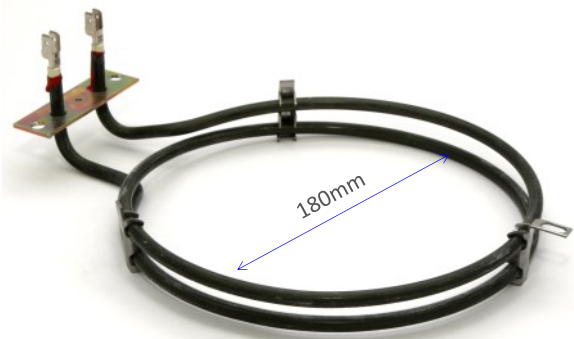

IM91-05

2500W Fan Forced Oven Element, Long Neck