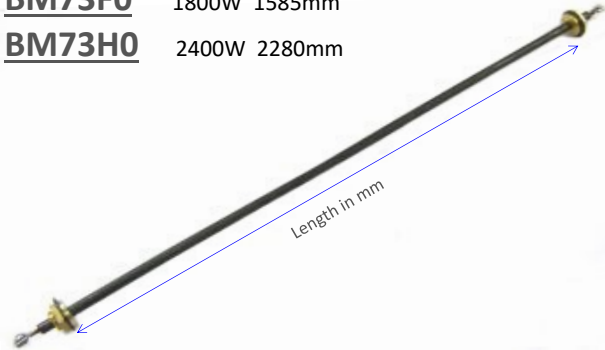

BM73F0 1800W 1585mm

BM73H0 2400W 2280mm

500T3 500W 120V QIR Heat Lamp Metal Ends 230mm

500T3CE 500W 120V QIR Ht Lamp Ceramic Ends 230mm

500T4 500W 240V QIR Heat Lamp Metal Ends 230mm

500T4CE 500W 240V QIR Ht Lamp Ceramic Ends 230mm