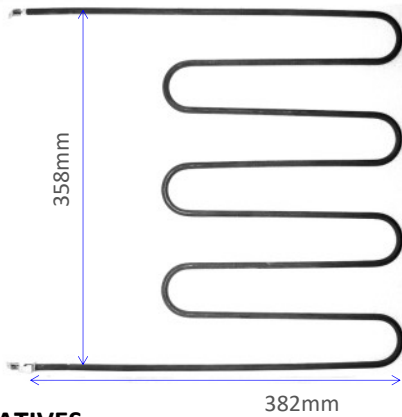

OVEN ELEMENTS

TO8701

1800W Oven Element

ALTERNATIVES

122.4.537, 81078, 20.35168.000