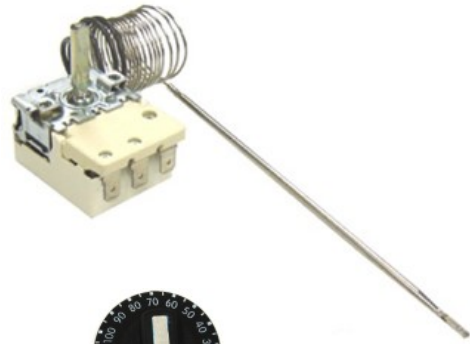

0 - 40°C Thermostat, 16A 240V
Changeover Contacts 1430mm capillary

524.104A
Knob to suit

THERMOSTATS

55.18064.040

50 - 320°C Oven Thermostat
1470mm capillary, 16A 240V

524.107A
Knob to suit

55.18224.010

30 - 110°C Bain Marie Thermostat,
SPDT Changeover contacts 16A 240V