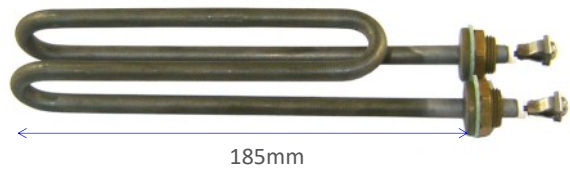

EP202

800W 240V Eswood Dishwasher Element