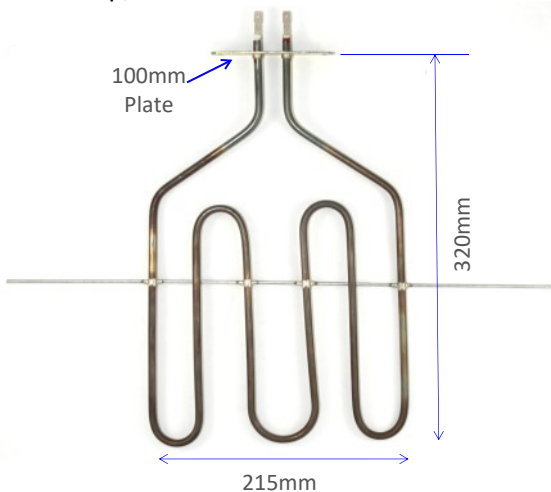

IM12-05

1800W Top/Bottom Element - Suits Technika