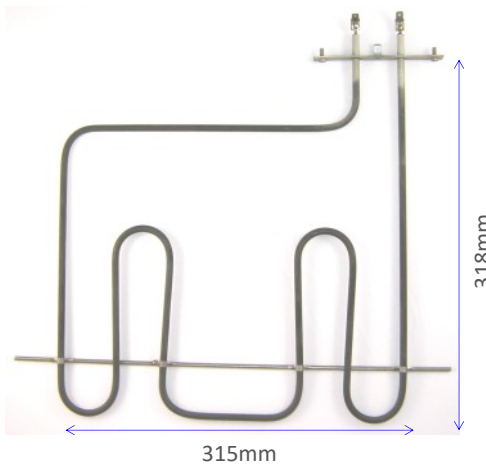

IM22-02

2000W Top/Bottom Element, Suits Smeg, Omega