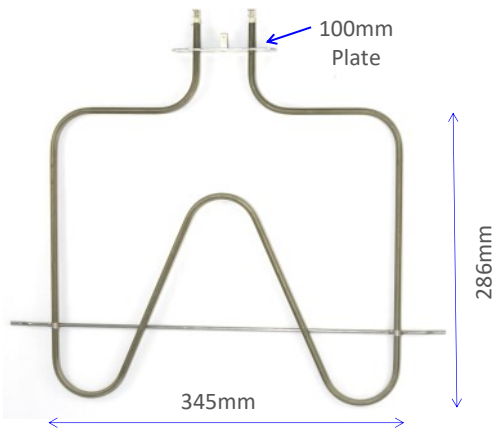

IM12-03

1300W Top/Bottom Element - Suits Technika