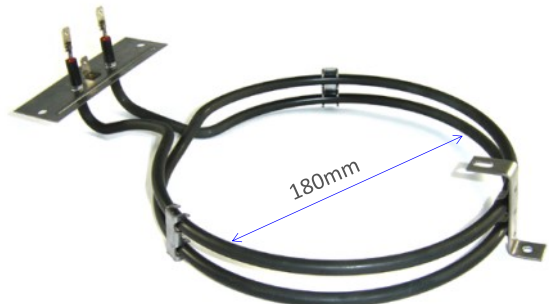

TF2700

2400W Fan Forced Oven Element

ALTERNATIVES

Stokes **2470**
Grimwood **VG27A0**