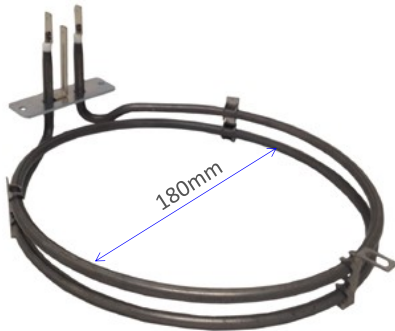

IM11-03

1600W Fan Forced Oven Element, Suits Technika