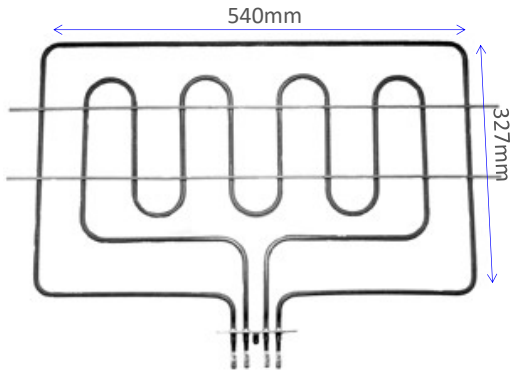

EUROPEAN OVEN ELEMENTS

IM63-07

1050/2500W Dual Grill Element,
Suits Baumatic, Tecknika (10868)