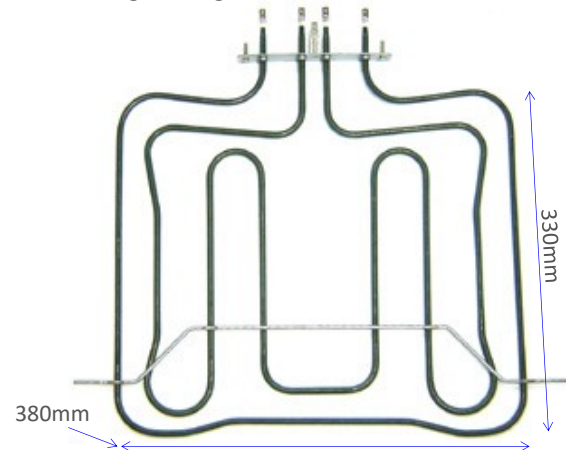

IM23-12

1000/1700W Dual Grill Element Suits Smeg, Omega