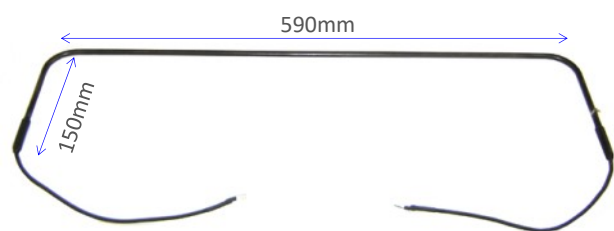

TDF-110

Defrost Element - 500W