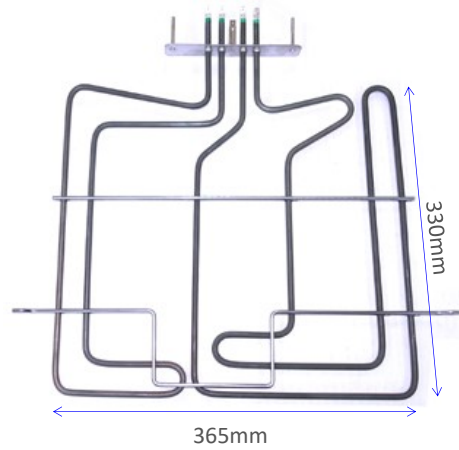

20.35133.000

1200W Grill Element (122.4.502)

20.35146.000

2200W Grill Element (122.4.538)

20.40263.000

3300W Twin Oven Element (447750P), suit F & P

20.40783.000

Twin Oven Element, suit Whirpool (481925928938)