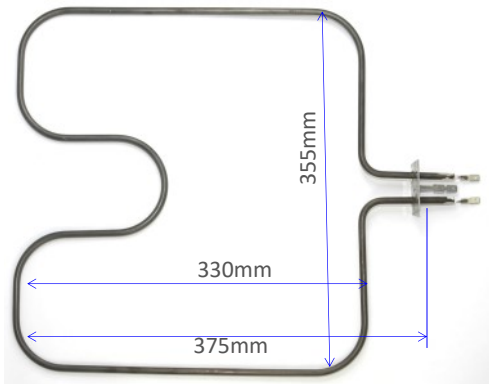

TO1601

1800W Oven Element (122.2.068)

ALTERNATIVES

Stokes **9613**, Grimwood **VF61D0**