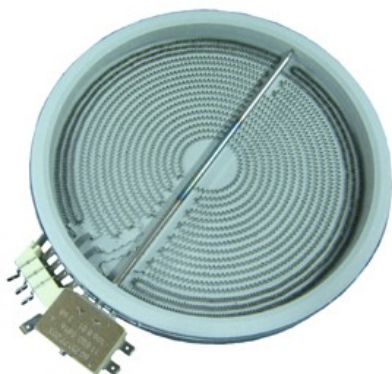

389072322E (10.51311.043)

2300/1600/800W Tri Ceramic Pad Element 230mm
(389072322E)