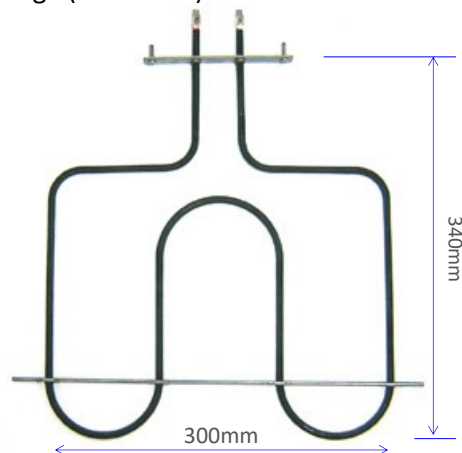

1000W Top/Bottom Element, Suits Smeg, Omega

IM22-02

2000W Top/Bottom Element, Suits Smeg, Omega

IM22-03

1800W Grill Element (with screws)
Suits Omega (10110511)

EUROPEAN OVEN ELEMENTS

IM22-04

1415W Bottom Oven Element with screws
Suits Smeg, Omega