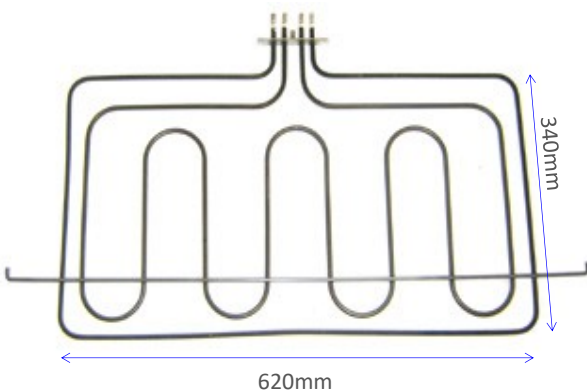

1050/2800W Dual Grill Element, Suits Smeg, Omega

IM23-06

1415/1742W Dual Grill Element, Suits Smeg, Omega

IM23-07

4100W Dual Grill Element, Suits Smeg, Omega

IM23-08

650/1400W Dual Grill Element, Suits Smeg, Omega