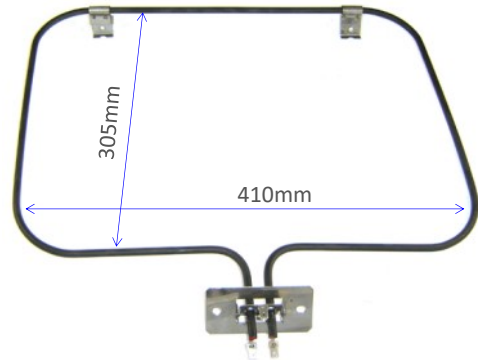

TO2053

2000W Bottom Oven Element

ALTERNATIVES

Stokes 1202, Grimwood 42053