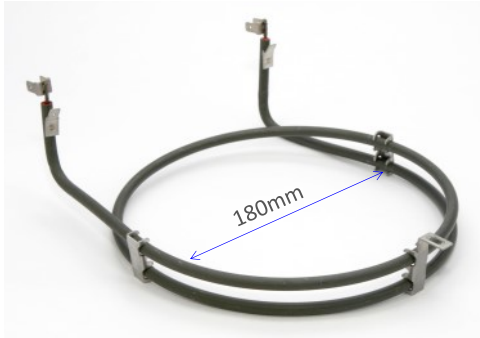

389072831E (10.59111.042)

2000W Ceramic Pad Element 215mm

FAN FORCED OVEN ELEMENTS

TF1260

2200W Fan Forced Oven Element
Double Terminals

ALTERNATIVES

Stokes **10318**
Grimwood **GA26A0**

TF1261