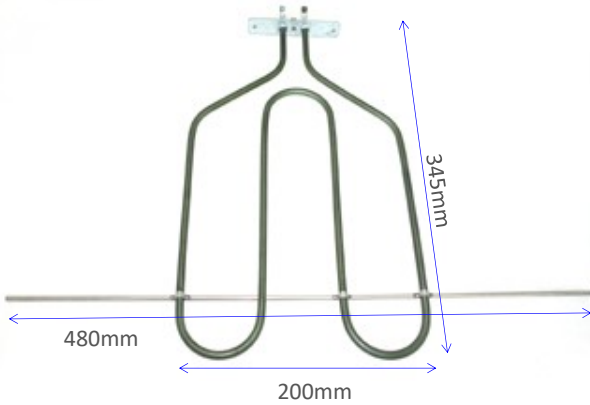

1750W Bottom Oven Element, Suits Loffra

IM92-06 (0123S, I5240236000,4795)

1600W Bottom Oven Element, Suits IAG

IM92-07

1800W Bottom Oven Element
Now No Longer Available

EUROPEAN OVEN ELEMENTS

IM92-08

1500W Grill Element