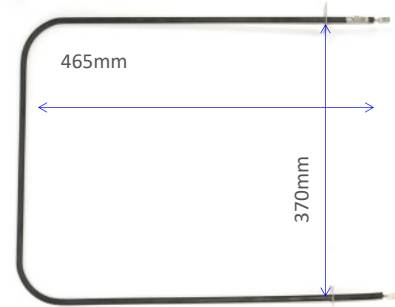

TO4000

2200W Oven Element

ALTERNATIVES

Stokes 2559, Grimwood VF0400