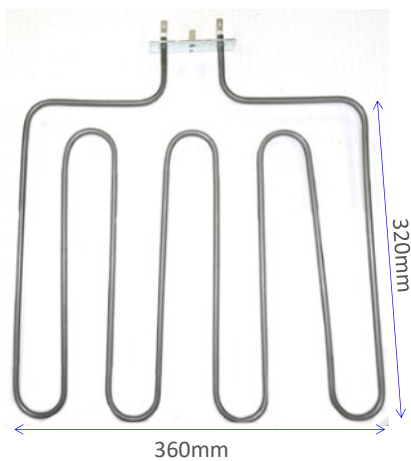

20.40880.000

1300W Bottom Oven Element (542657P), F & P