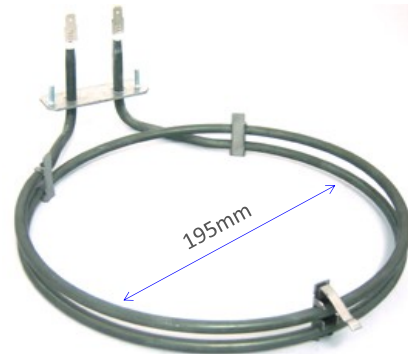

IM81-03

2200W Fan Forced Oven Element, Suits Kleenmaid
(GN379201)