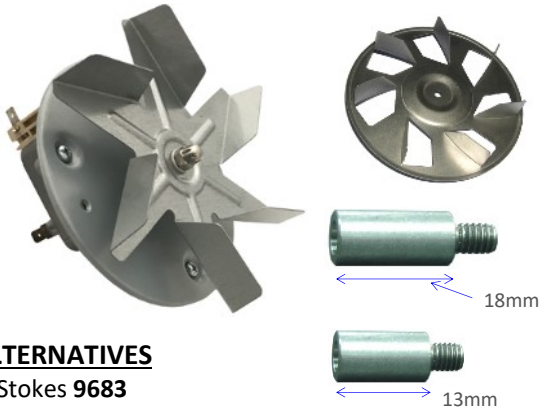

7 Position 6 Heat Switch
(10803/10013171490/60063903)

41.44723.030

4 Gang Switch suit Electrolux (0534.001.707)

2079

Universal Fan Motor & 2 Blades.
Suits a range of Fan Forced Ovens
Includes 18mm & 13mm Extension Shafts