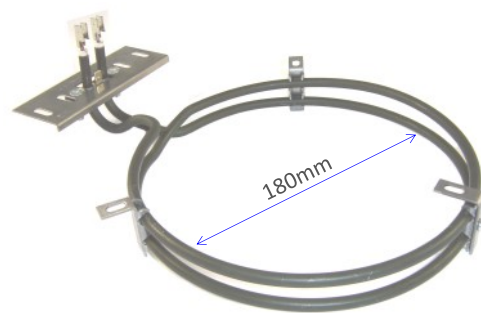

FE08

2250W Universal Fan Forced Oven Element. Featuring unique bracket design & mounting holes