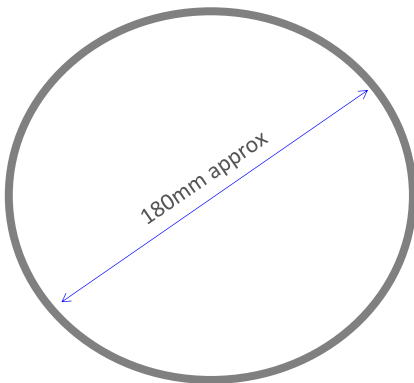

0198001022

Electrolux Clothes Dryer Belt