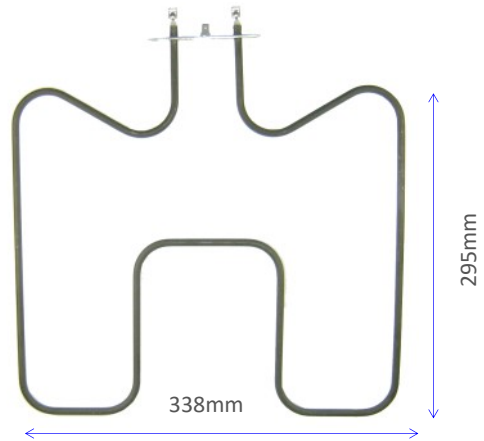

IM12-02

1300W Bottom Oven Element
Suits Technika (4104413/CK010)