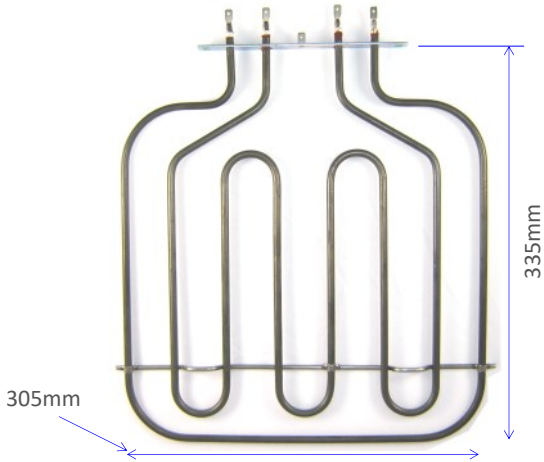

IM42-03

2000W Top Grill Element, Suits Bompani

EUROPEAN OVEN ELEMENTS

IM43-01

700/2000W Top Grill Element, Suits Bompani

IM43-02

1150/2400W Top Grill Element, Suits Bompani

IM52-01