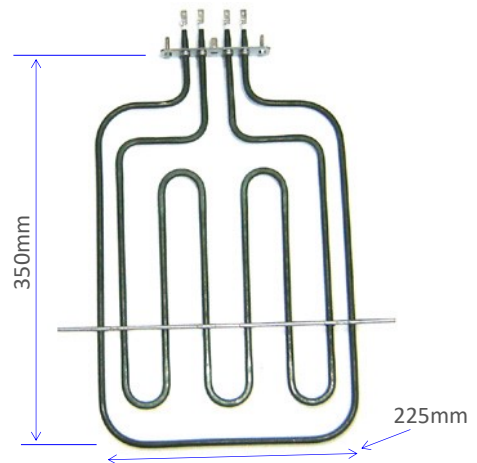

1050/2800W Dual Grill Element, Suits Smeg, Omega

IM23-06

1415/1742W Dual Grill Element, Suits Smeg, Omega

IM23-07

4100W Dual Grill Element, Suits Smeg, Omega

IM23-08

650/1400W Dual Grill Element, Suits Smeg, Omega