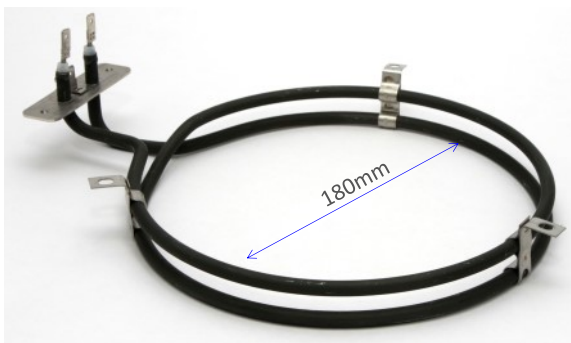

IM31-01

2515W Fan Forced Oven Element, Suits Ilve
No Longer Available - Use FE13/FE14