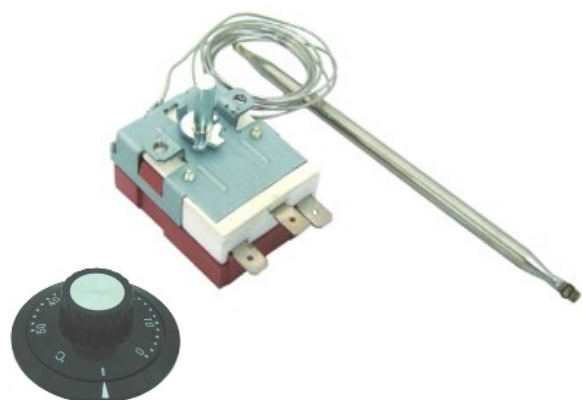

TS-040S

0° - 40°C Thermostat with Knob & Bezel 20A 240V
Changeover Contacts - 3 x 6.3mm Terminals
1500mm Capillary 5.8 x 126mm Bulb.

TS-050S

0° - 50°C Thermostat with Knob & Bezel 20A 240V
Changeover Contacts - 3 x 6.3mm Terminals
1500mm Capillary, 5.8 x 126mm Bulb.