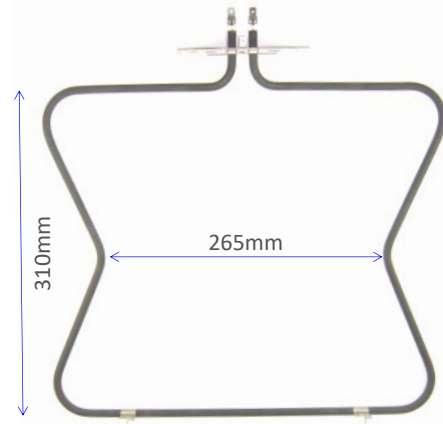

FE04

2200W Universal Fan Forced Oven Element. Alternative for all late model 195mm ID fan forced oven elements.

FE06

2200W Universal Fan Forced Oven Element. Featuring unique bracket design & movable bolts. Replaces most "short neck" European elements.