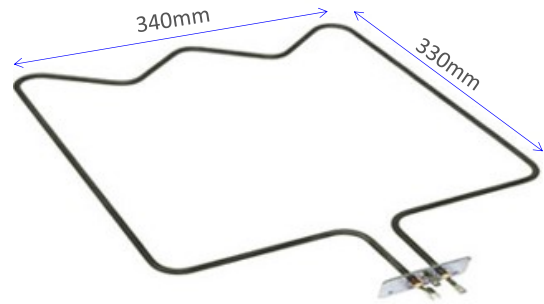

IM92-09

1300W Oven Element, Suits Euromaid