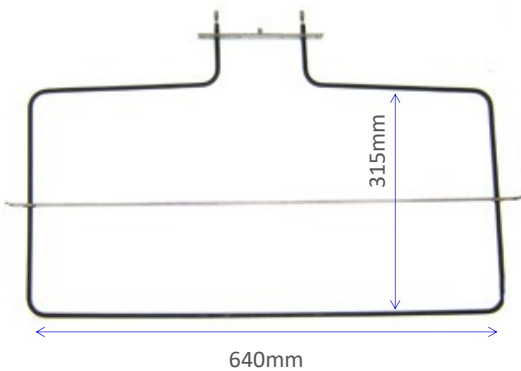

IM32-04

900W Top/Bottom Element, Suits Ilve (A45818)

IM33-01

1000/2400W Grill Element, Suits Ilve

IM42-01

1500W Bottom Oven Element, Suits Bompani

IM42-02

1650W Bottom Oven Element, Suits Bompani