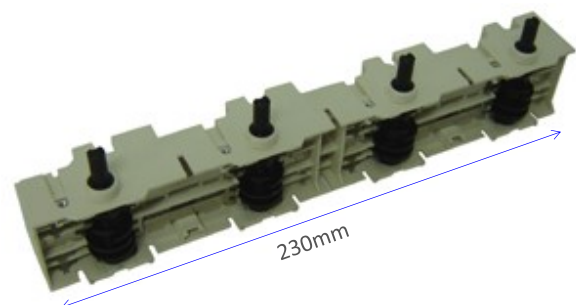

7 Position 6 Heat Switch
(10803/10013171490/60063903)

41.44723.030

4 Gang Switch suit Electrolux (0534.001.707)

2079

Universal Fan Motor & 2 Blades.
Suits a range of Fan Forced Ovens
Includes 18mm & 13mm Extension Shafts