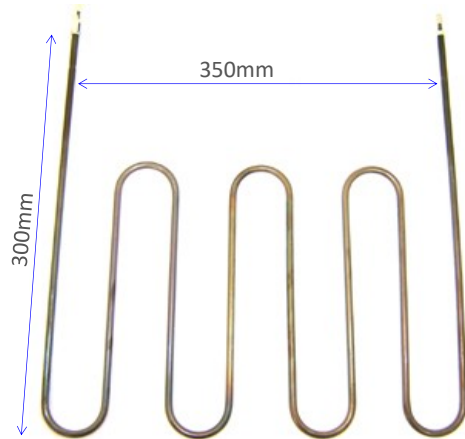

20.35146.000

2200W Grill Element (122.4.538)