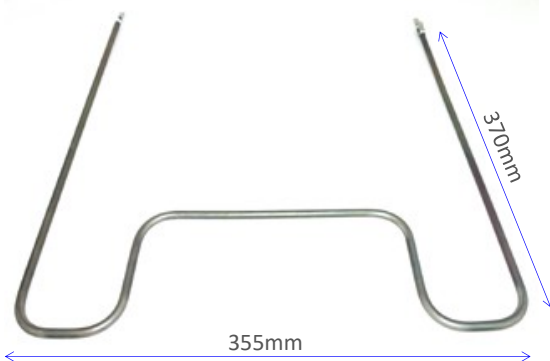

20.35131.000

800W Boost Element (122.4.457)