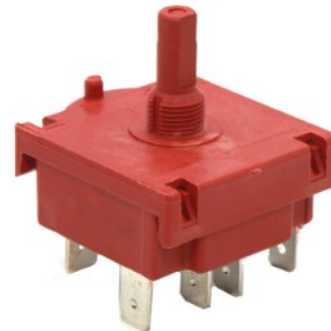

SELECTOR SWITCHES

46431 4 Position - Chef

534.1.695 4 Position - Simpson

3820.806.00 4 Position - Off/Low/Med/High