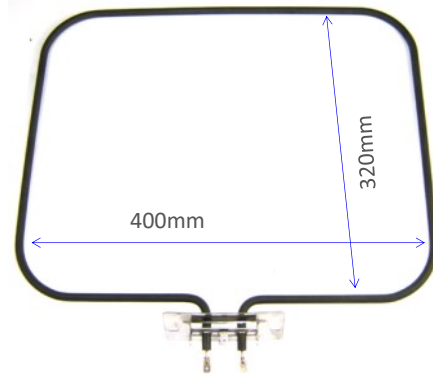

TO1327

2200W Bottom Oven Element

ALTERNATIVES

Stokes **1682**, Grimwood **91327**