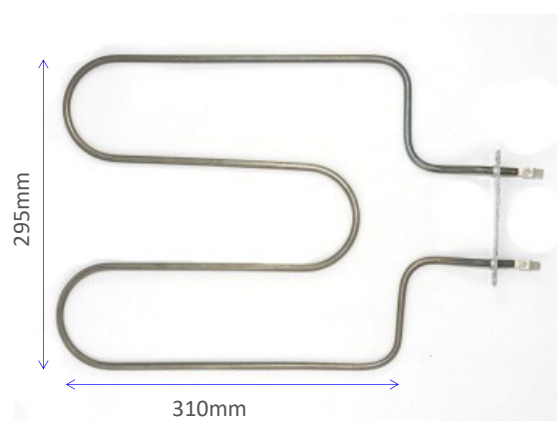

IM22-01

1000W Top/Bottom Element, Suits Smeg, Omega