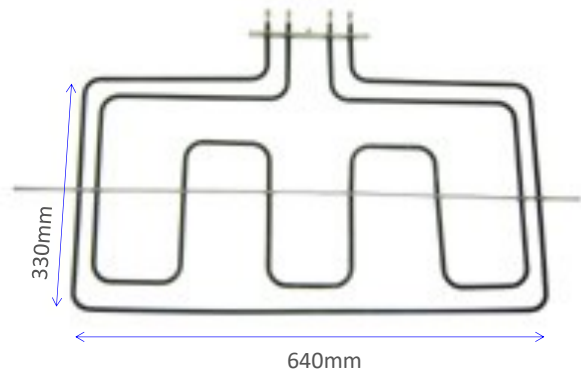

IM42-03

2000W Top Grill Element, Suits Bompani

EUROPEAN OVEN ELEMENTS

IM43-01

700/2000W Top Grill Element, Suits Bompani

IM43-02

1150/2400W Top Grill Element, Suits Bompani

IM52-01