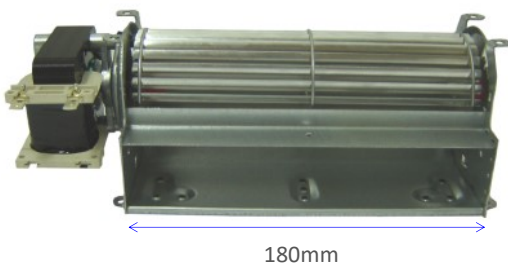

6.4mm QC Nickel Silver Terminals 340°C
100 Pack

0198001022

Electrolux Clothes Dryer Belt

TE202

240V 38W Rotary Fan Motor
Right Hand Motor

TE203

240V 25W Rotary Fan Motor
Left hand Motor

TE205B