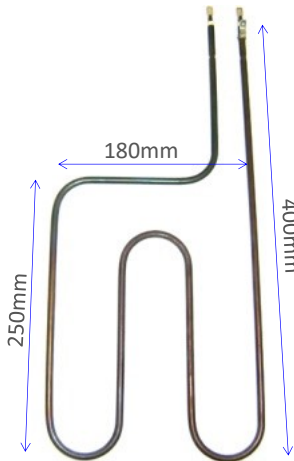

EUROPEAN OVEN ELEMENTS

20.35133.000

1200W Grill Element (122.4.502)