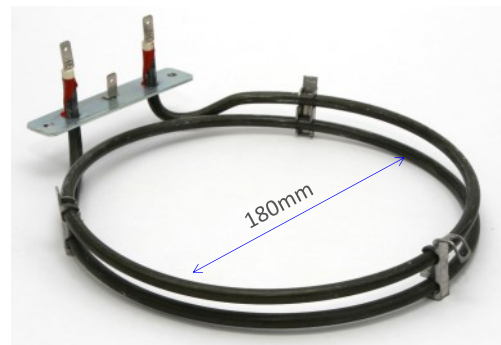

IM81-01

2150W Fan Forced Oven Element
Suits Kleenmaid, Technika