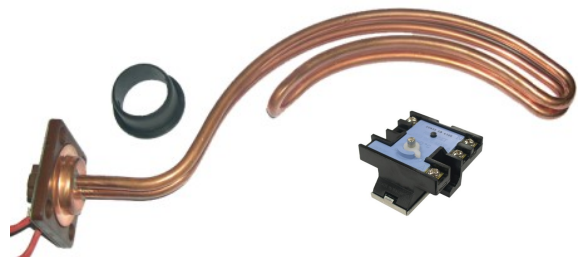

THWK36 & 36A

3600W Hot Water Element Kit*
*Includes Copper or Alloy (A)
element, gasket & thermostat

THWK48 & 48A

4800W Hot Water Element Kit*