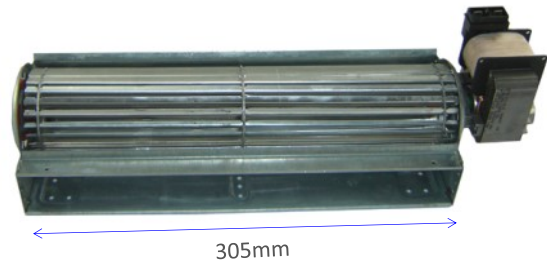

6.4mm QC Nickel Silver Terminals 340°C
100 Pack

0198001022

Electrolux Clothes Dryer Belt

TE202

240V 38W Rotary Fan Motor
Right Hand Motor

TE203

240V 25W Rotary Fan Motor
Left hand Motor

TE205B