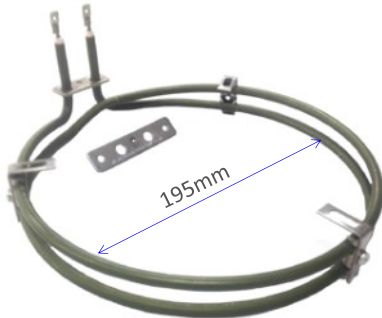

FE04

2200W Universal Fan Forced Oven Element. Alternative for all late model 195mm ID fan forced oven elements.

FE06

2200W Universal Fan Forced Oven Element. Featuring unique bracket design & movable bolts. Replaces most "short neck" European elements.