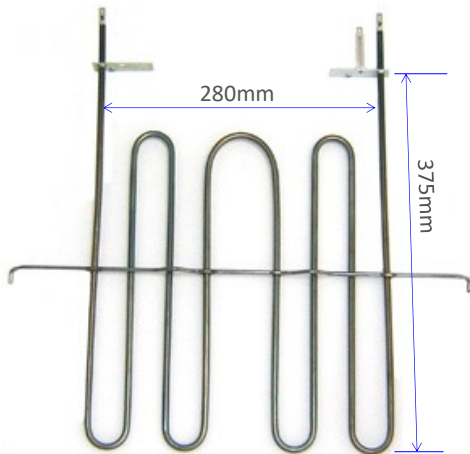

IM63-02

2700W Grill Element, Suits Ariston