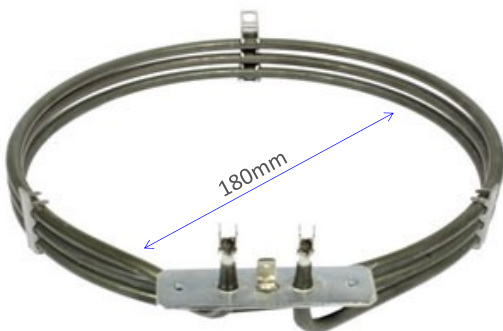

IM71-01

2500W Fan Forced Oven Element
Triple Ring Short Neck, Suits De Longhi