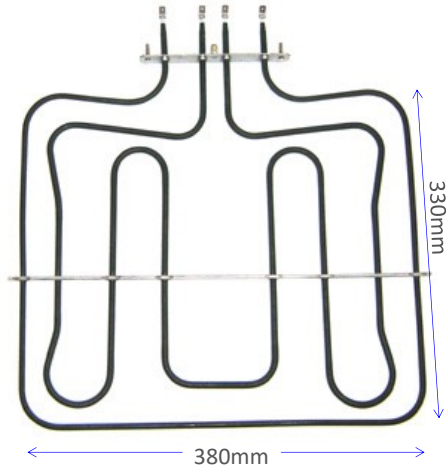

EUROPEAN OVEN ELEMENTS

IM23-09

762/1305W Dual Grill Element, Suits Smeg, Omega