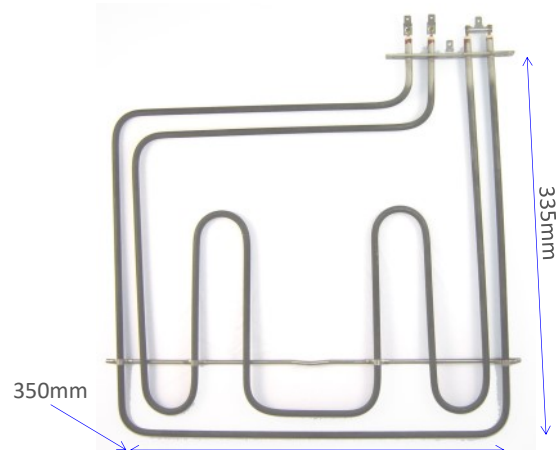

IM23-02

3100W Grill Element, Suits Smeg, Omega