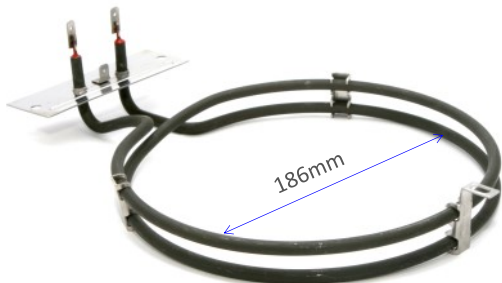

TF6791

2400W Fan Forced Oven Element

ALTERNATIVES

Stokes **1976**
Grimwood **56331, 1976**