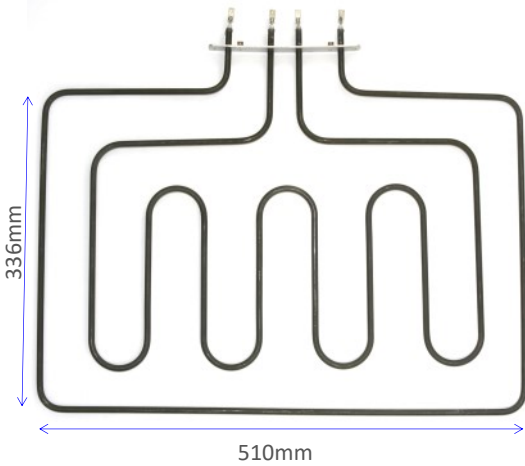

IM33-01

1000/2400W Grill Element, Suits Ilve