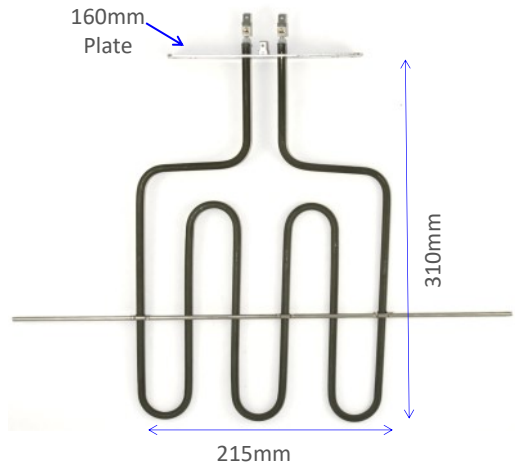

IM12-04

1350W Top/Bottom Element - Suits Technika