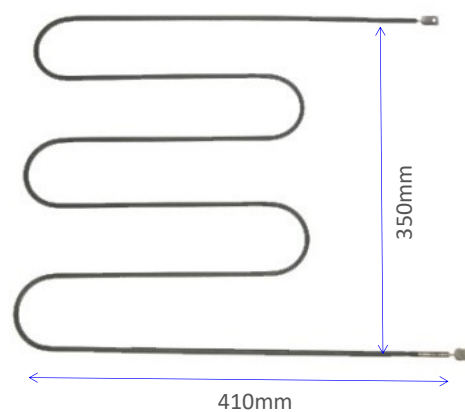

20.35130.010

1800W Grill Element (122.4.456)