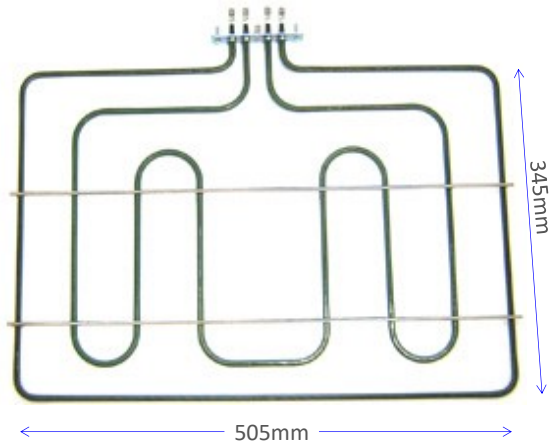

IM23-02

3100W Grill Element, Suits Smeg, Omega

EUROPEAN OVEN ELEMENTS

IM23-03

1200W Oven Element, Suits Smeg

IM23-04

750/1050W Dual Grill Element, Suits Smeg, Omega

IM23-05