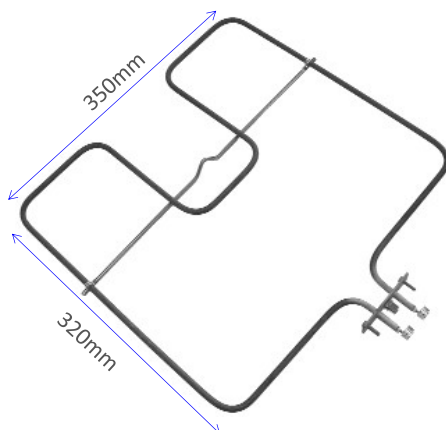

IM92-06 (0123S, I5240236000,4795)

1600W Bottom Oven Element, Suits IAG