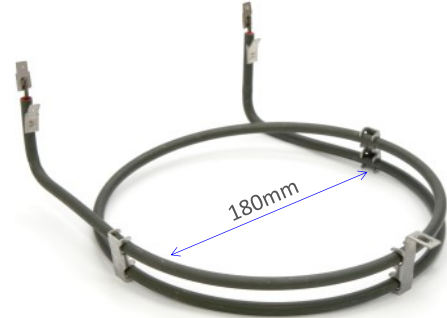

TF1261

2400W Fan Forced Oven Element

ALTERNATIVES

Stokes **10343**
Grimwood **GA260001**