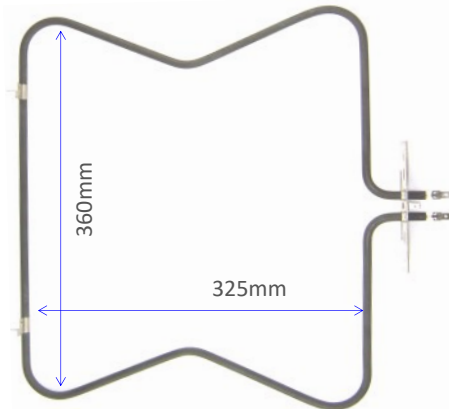

TO2921

2200W Oven Element

ALTERNATIVES

Stokes 1292, Grimwood QJ0500