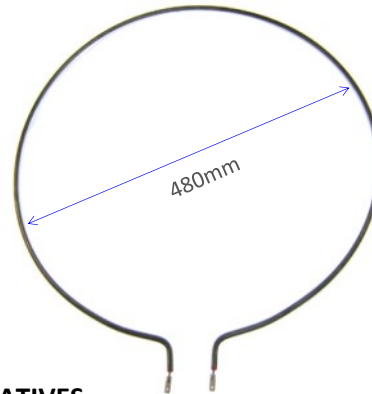

TD-051

1700W Hoover Clothes Dryer Element