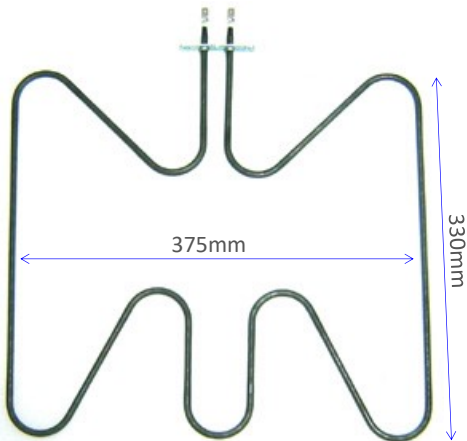

IM22-06

1300W Bottom Oven Element, Suits Smeg, Omega