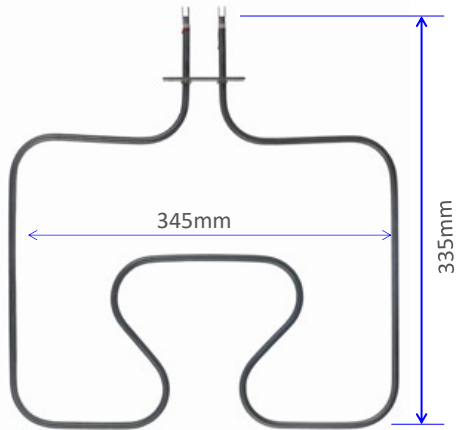

EUROPEAN OVEN ELEMENTS

IM12-07

1000W Oven Element, Suits Technika, Damani