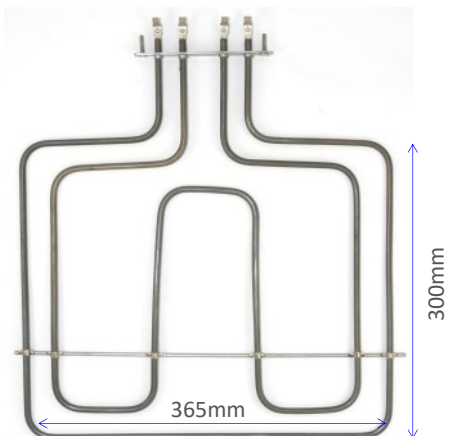

IM22-05

750W Bottom Oven Element, Suits Omega

IM22-06

1300W Bottom Oven Element, Suits Smeg, Omega

IM22-07

1800W Bottom Oven Element, Suits Smeg, Omega

IM23-01

1000/1800W Grill Element, Suits Smeg, Omega