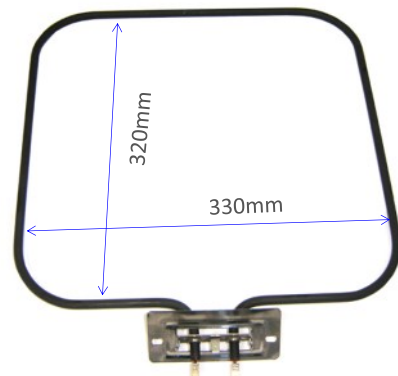

TO2041

2100W Bottom Oven Element

ALTERNATIVES

Stokes **1087**, Grimwood **42041**