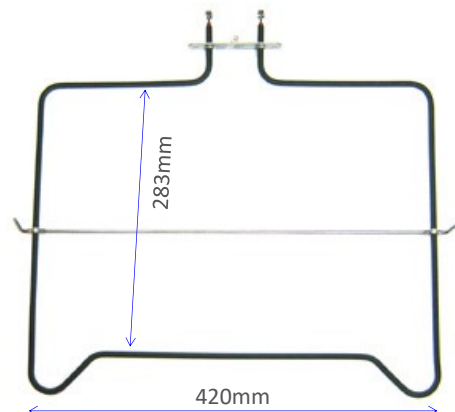

IM102-01

1800W Bottom Oven Element, Suits La Germania (B606094)