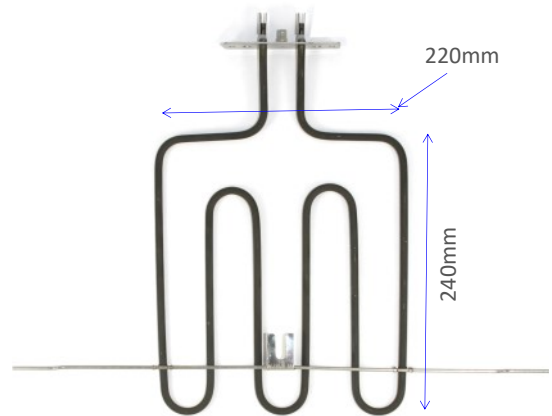

IM82-01

1800W Top/Bottom Element, Suits Kleenmaid