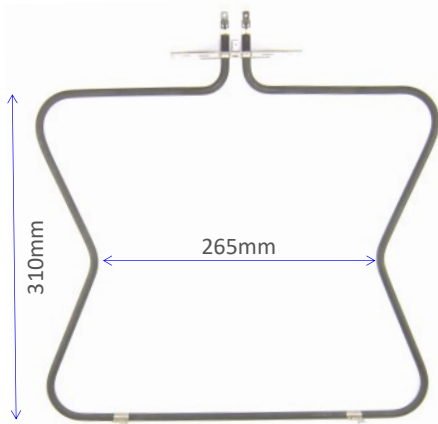

UE2000

2000W Universal Oven Element (CO-01)