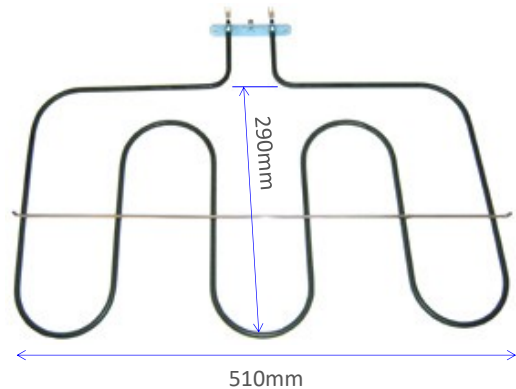

IM62-05

1300W Bottom Oven Element, Suits Ariston