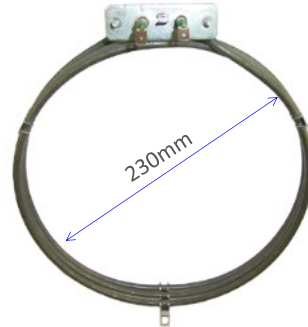

IM11-02

3000W Fan Forced Oven Element
Triple Ring Short Neck with Studs, suits Technika