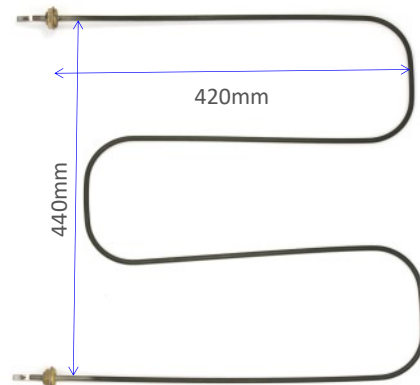

BM2500

1000W Food Warmer Element
Suit Wet and Dry Bain Maries