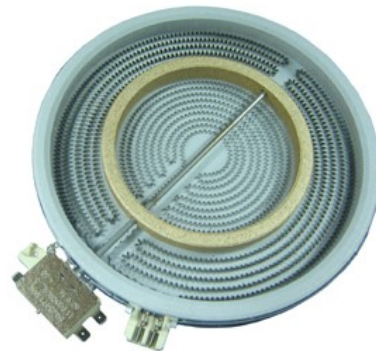

389070402 - *NLA use NZ75123*

(10.51211.003/389082702E/389070402)
2200/750W Dual Ceramic Pad Element
(FP532698/10.81261.030)