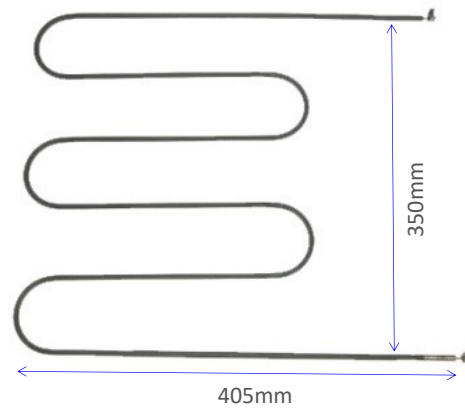

IM102-01

1800W Bottom Oven Element, Suits La Germania (B606094)

EUROPEAN OVEN ELEMENTS**TO10200**

1000/2000W Dual Element
Now No Longer Available

**20.35127.000**

2000W Grill Element, suit Westinghouse

**20.35129.000**