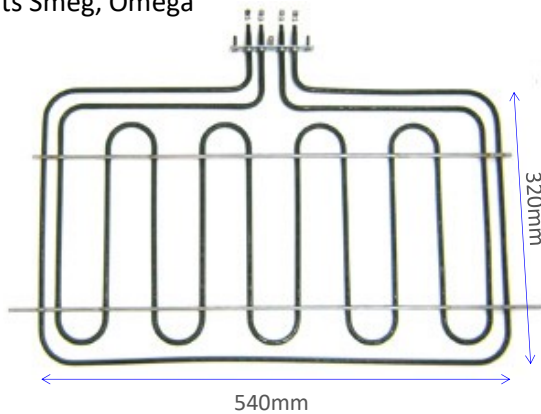

EUROPEAN OVEN ELEMENTS

IM23-09

762/1305W Dual Grill Element, Suits Smeg, Omega

IM23-10

800/2000W Dual Grill Element, Suits Smeg, Omega

IM23-11

1050/2200W Dual Grill Element, Suits Smeg, Omega

IM23-12