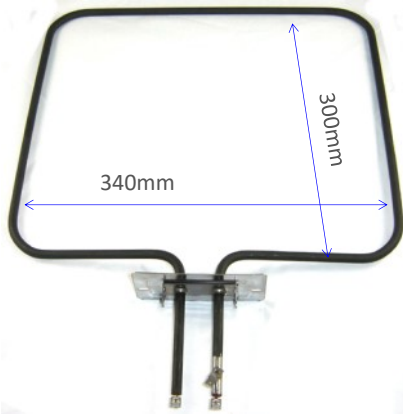

TO2041

2100W Bottom Oven Element

ALTERNATIVES

Stokes **1087**, Grimwood **42041**

TO2047

2200W Bottom Oven Element

ALTERNATIVES

Stokes 1796, Grimwood 42047