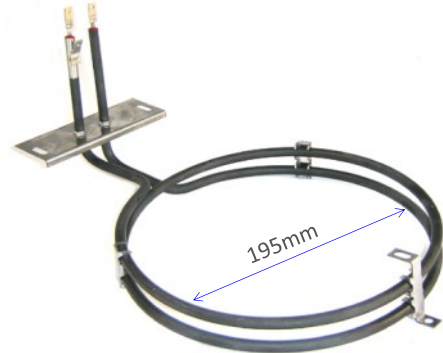

TF2371

2200W Fan Forced Oven Element

ALTERNATIVES

Stokes **2462**
Grimwood **823271**