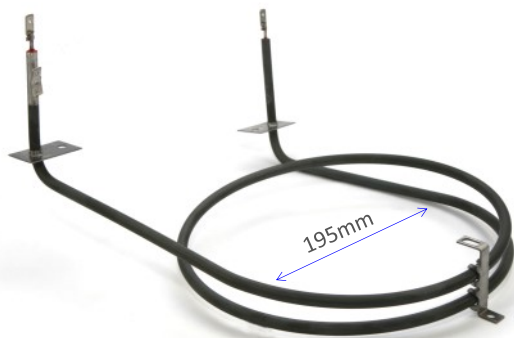

TF9000

2200W Fan Forced Oven Element

ALTERNATIVES

Stokes **2567**
Grimwood **VF0900**