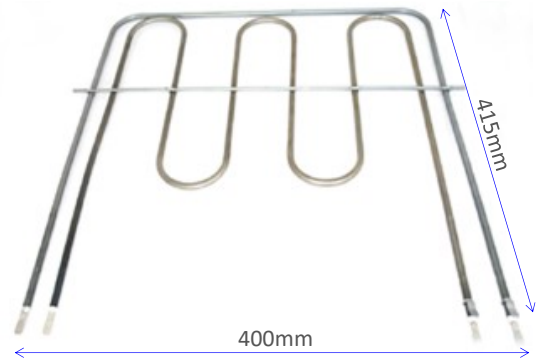

2200W Grill Element (VU82G0)

**20.35130.010**

1800W Grill Element (122.4.456)

**20.35131.000**

800W Boost Element (122.4.457)

**20.35132.000**

3000W Grill/Boost Element (122.4.501)

EUROPEAN OVEN ELEMENTS