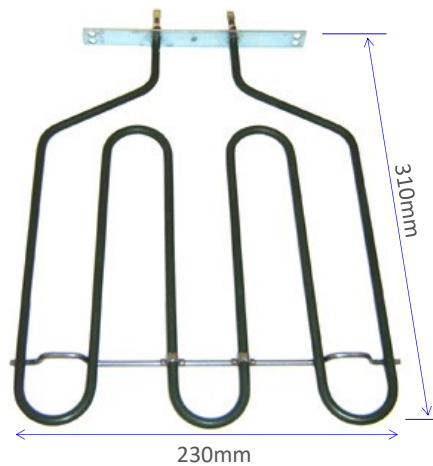

IM42-03

2000W Top Grill Element, Suits Bompani