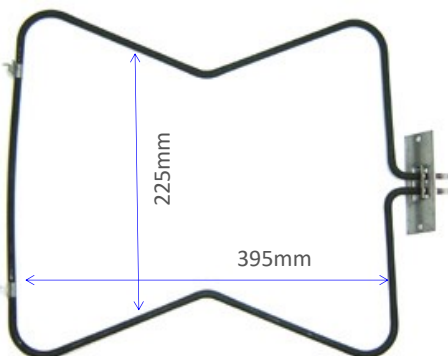

TO3981

2400W Oven Element

ALTERNATIVES

Stokes 1893, Grimwood QJ0300