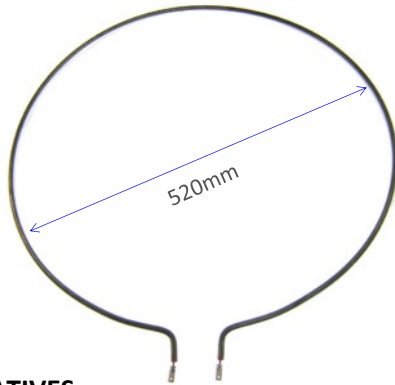

DRYER , DEFROST & DISHWASHER

TD-009A

2150W Simpson Clothes Dryer Element