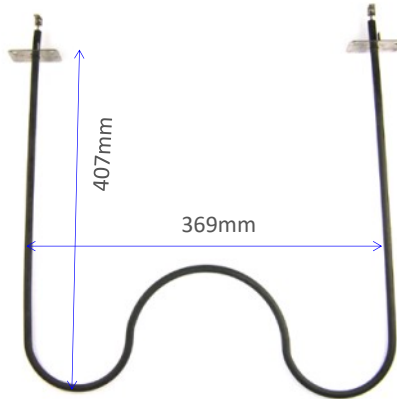

FUTURE LISTING

FUTURE LISTING

FUTURE LISTING

OVEN ELEMENTS

TO1005

1850W Bottom Oven Element

ALTERNATIVES

Stokes **2425**, Grimwood **P10005**