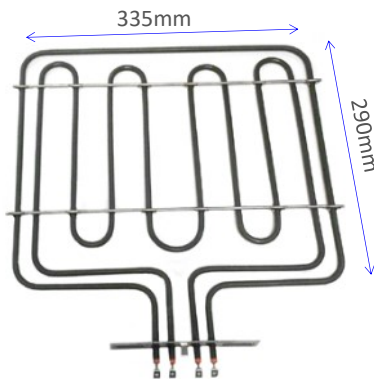

GRE-07
1800/900W Universal Grill Boost Element