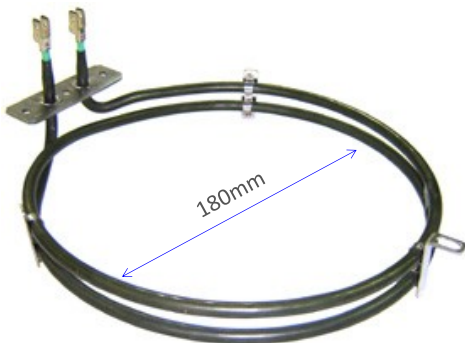

IM21-07

2000W Fan Forced Oven Element
Centre Mount, Suits Smeg (806890653/807)