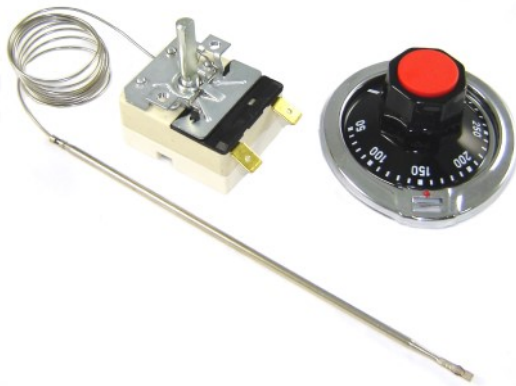

55.13082.040

50 - 460°C Pizza Oven Thermostat
600mm capillary, 16A 240V

524.856
Knob to suit

55.13452.010

50 - 300°C Manual Reset Thermostat, with Knob.
16A 240V 870mm capillary.

55.13544.010

238°C Over Temperature Thermostat
Manual reset 1470mm capillary, 16A 240V with
stuffing gland.