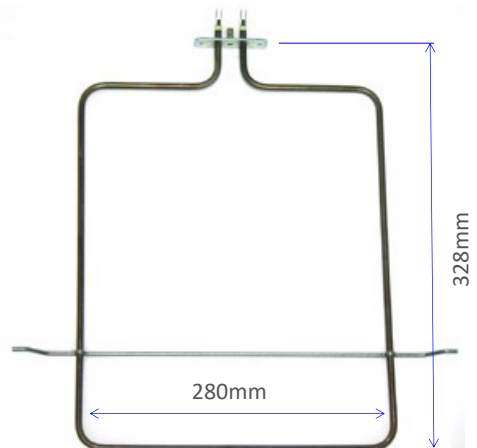

IM12-06

1200W Bottom Oven Element