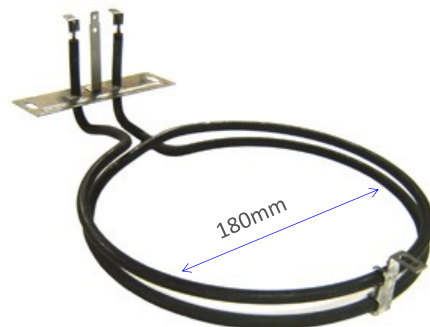

TF9401

1800W Fan Forced Oven Element (CMEL-0897)

ALTERNATIVES

Stokes **2550**
Grimwood **FN94B001**