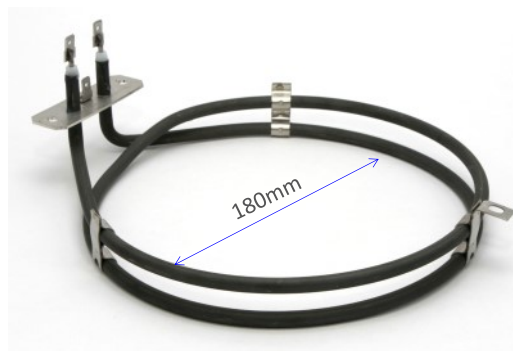

EUROPEAN FAN FORCED OVEN ELEMENTS**IM21-05**

2700W Fan Forced Oven Element
Triple Ring with screws, short neck

**IM21-06**

1550W Fan Forced Oven Element
Centre Mount, Suits Smeg (806890593/13757)

**IM21-07**