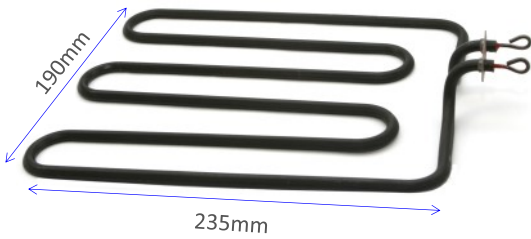

EC0420

Lampholder Block, Suit Roband

SC0053

Metal Bracket, Suit Roband

COMMERCIAL COOKING

TG9332

2200W Griller Element

ALTERNATIVES