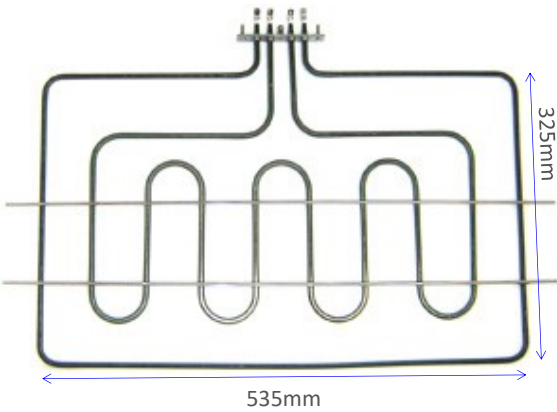

IM23-05

1050/2800W Dual Grill Element, Suits Smeg, Omega