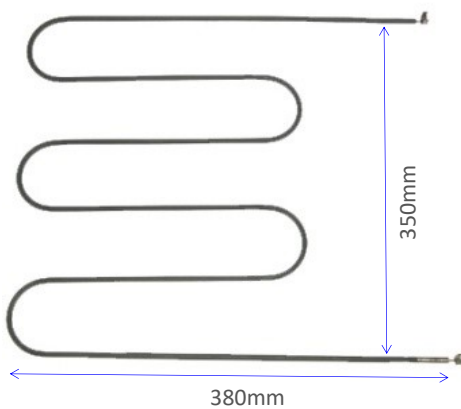

20.35129.000

2200W Grill Element (VU82G0)