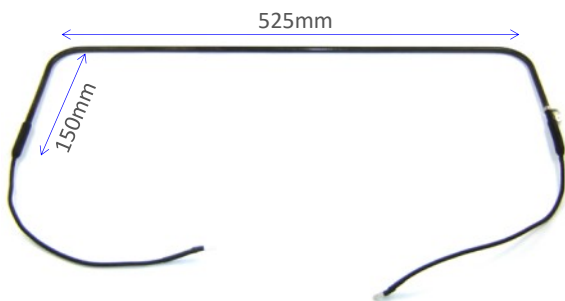

TDF-109

Defrost Element - 450W