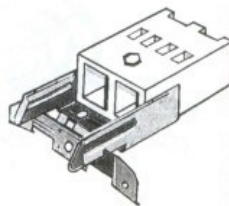

TR1889

180mm Trim Ring Suits Solid Hotplates

T4893

Socket to suit
TH2249 & TH2248

ALTERNATIVES

Stokes 1748.20
Grimwood 4893

T12132

Socket Assembly to suit
TH1733 & TH1732