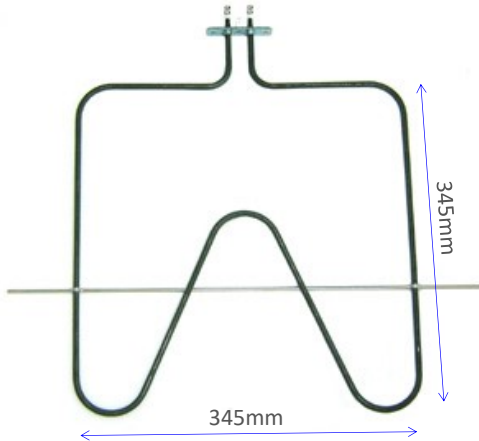

IM72-02

1400W Grill Element, Suit Delonghi
(10805, 0620660044, 81069)