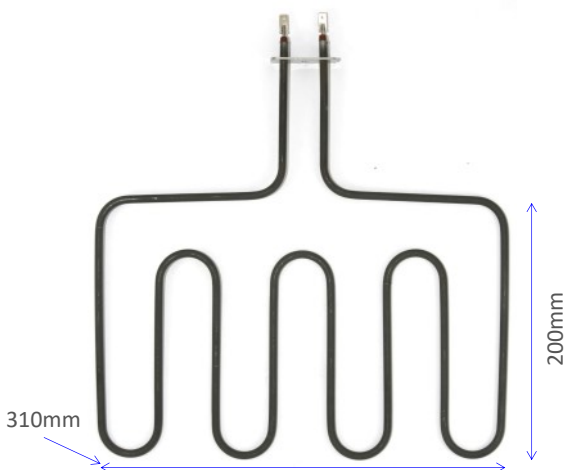

IM32-01

1740W Top/Bottom Element, Suits Ilve