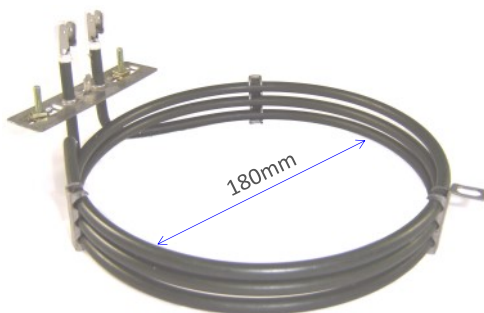

FE07

2500W Universal Fan Forced Oven Element. Featuring unique bracket design & movable bolts. Replaces most "short neck" European elements.