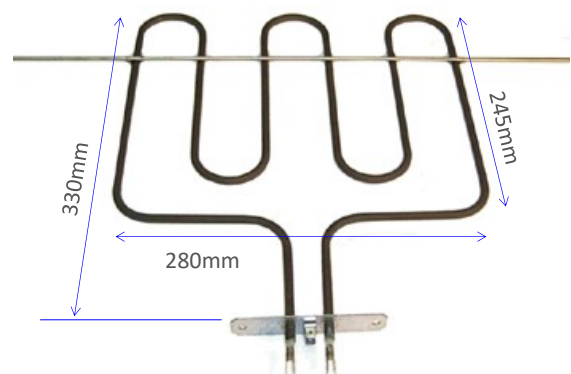

1750W Bottom Oven Element, Suits Loffra

IM92-06 (0123S, I5240236000,4795)

1600W Bottom Oven Element, Suits IAG

IM92-07

1800W Bottom Oven Element
Now No Longer Available

EUROPEAN OVEN ELEMENTS

IM92-08

1500W Grill Element