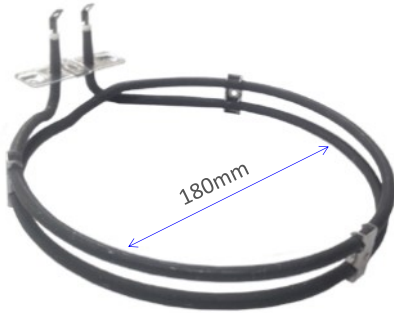

FE16

1800W Fan Forced Oven Element
2 turn Euro Style.