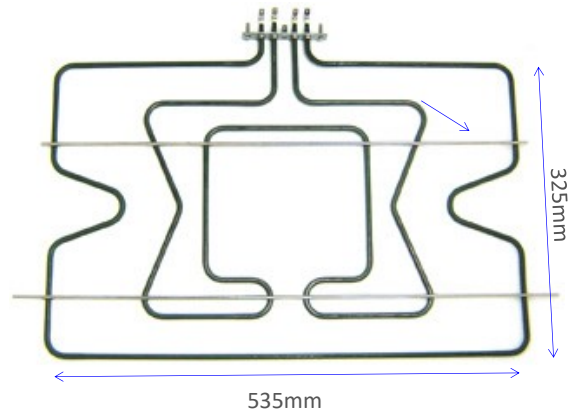

IM23-06

1415/1742W Dual Grill Element, Suits Smeg, Omega