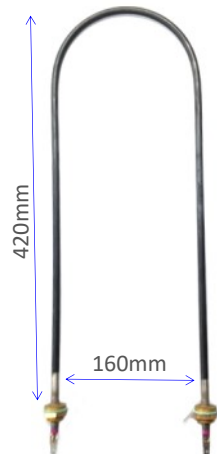

Stokes **9502**
Grimwood **822339**

BM2500

1000W Food Warmer Element
Suit Wet and Dry Bain Maries

ALTERNATIVES

Grimwood **VP2500**

BM750

750W Food Warmer Element
Suit Wet/Dry Bain Maries

BM600