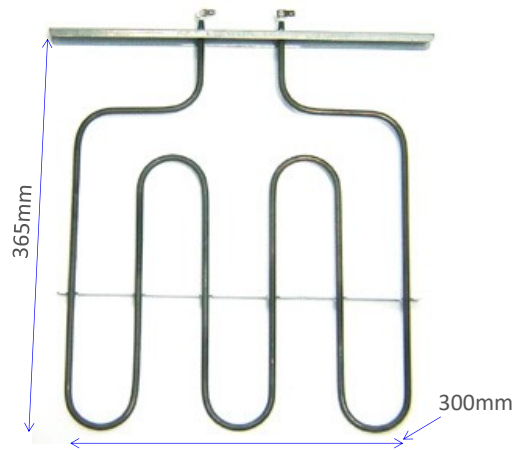

IM62-01

1200W Bottom Oven Element, Suits Ariston