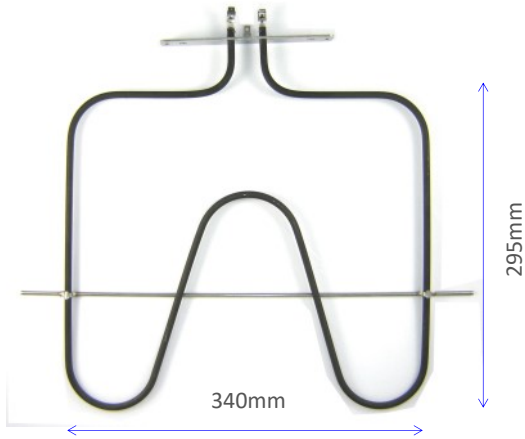

EUROPEAN OVEN ELEMENTS

IM12-01

1300W Oven Element - Suits Technika