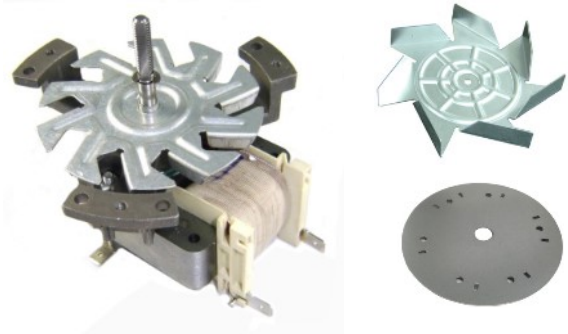

OFM01

Universal Oven Fan Motor & Blade.
3 Shaft Lengths - Front & Rear Mount
(0214777077)