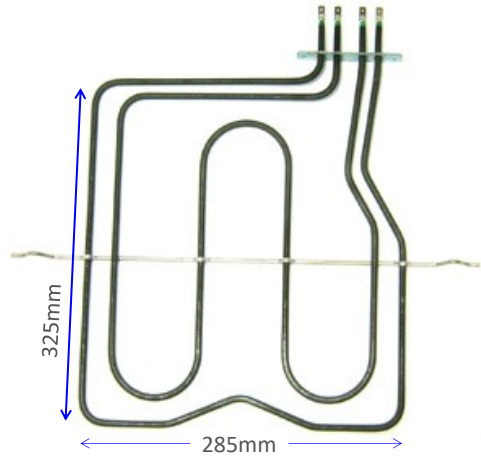

IM63-01

800/1200W Dual Grill Element, Suits Ariston