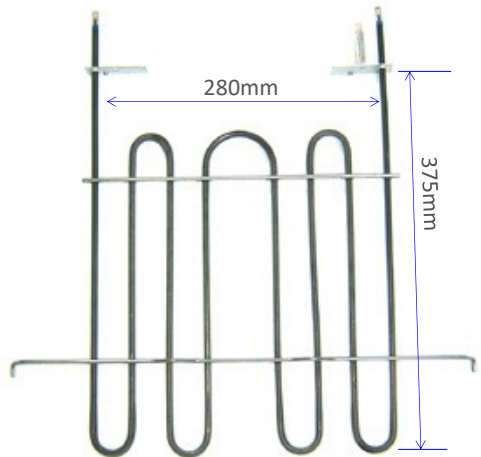

IM63-03

2700W Grill Element, Suits Ariston