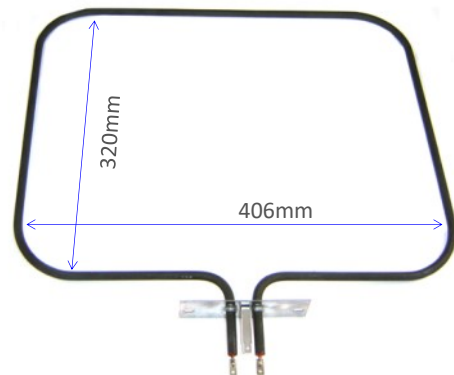

TO3131

2300W Bottom Oven Element

ALTERNATIVES

Stokes 1832, Grimwood 823131