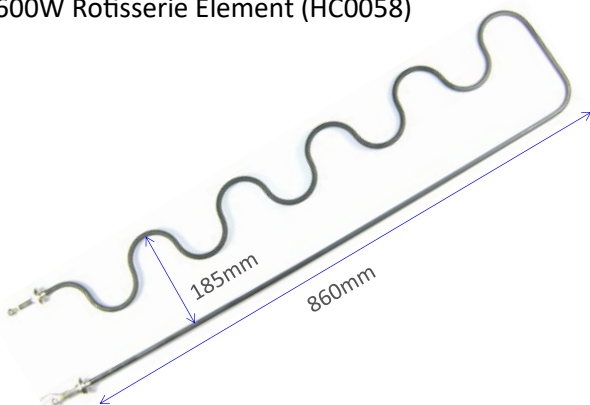

ROT3600

3600W Rotisserie Element (HC0058)