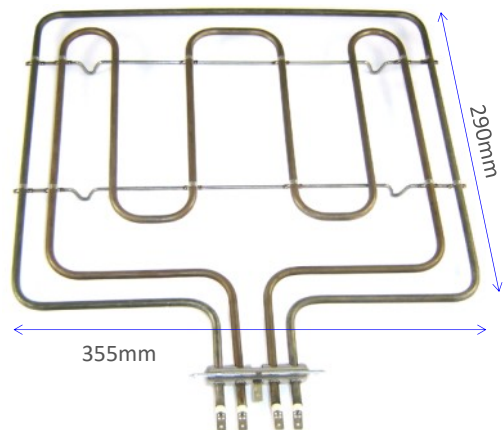

GRE-21

3300W Grill/Bake Element (FP542656)