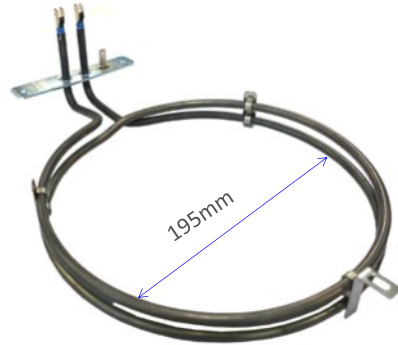

Stokes **2550**
Grimwood **FN94B001**

FAN FORCED OVEN ELEMENTS

20.40411.010

2000W Fan Forced Oven Element

20.40867.010

2800W Fan Forced Oven Element

12570030

2300W Fan Forced Oven Element (00971XN)
Suit Omega