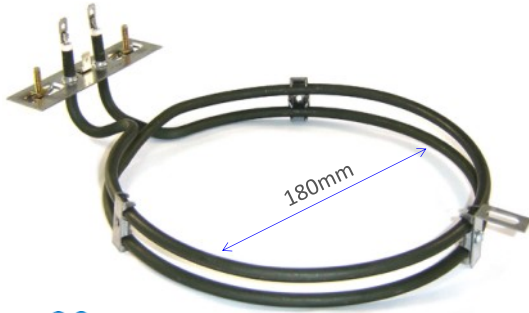

WILSON UNIVERSAL RANGE

FE13

2150W Universal Fan Forced Oven Element
2 turn Long Neck, Suit Ilve, Klenmaid.

FE-13 Long Neck