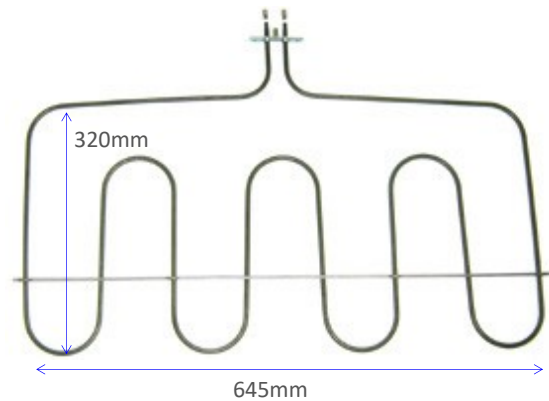

IM22-07

1800W Bottom Oven Element, Suits Smeg, Omega