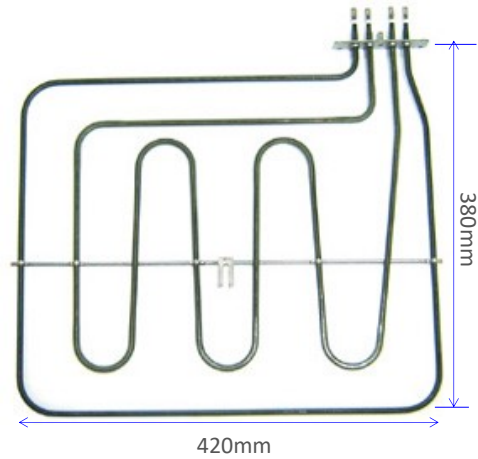

EUROPEAN OVEN ELEMENTS

IM23-09

762/1305W Dual Grill Element, Suits Smeg, Omega

IM23-10

800/2000W Dual Grill Element, Suits Smeg, Omega

IM23-11

1050/2200W Dual Grill Element, Suits Smeg, Omega

IM23-12