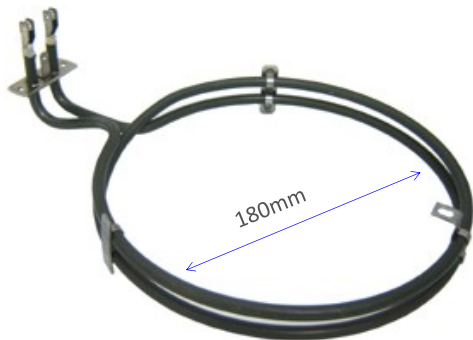

FAN FORCED OVEN ELEMENTS

TF2947

2500W Fan Forced Oven Element
Suits Fisher & Paykel

ALTERNATIVES

20.29477.020, 447752