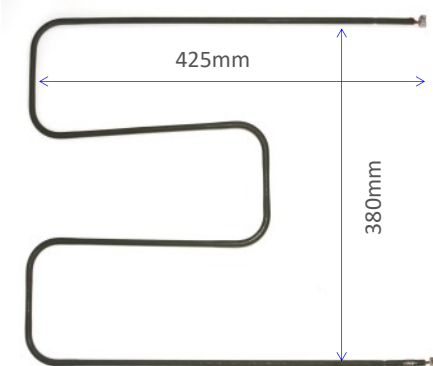

TO1830

2000W Oven Element

ALTERNATIVES

Stokes **10323**, Grimwood **VU83A0**