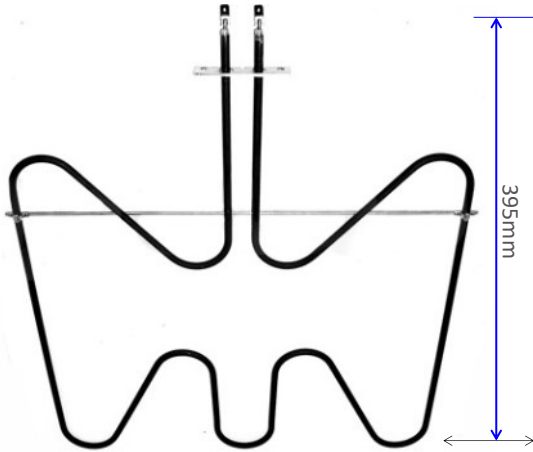

IM23-02

3100W Grill Element, Suits Smeg, Omega

EUROPEAN OVEN ELEMENTS

IM23-03

1200W Oven Element, Suits Smeg

IM23-04

750/1050W Dual Grill Element, Suits Smeg, Omega

IM23-05