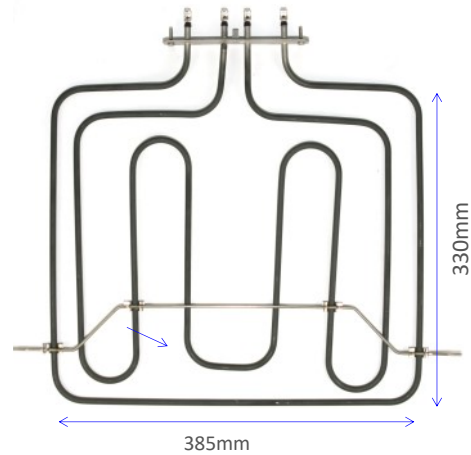

IM92-09

1300W Oven Element, Suits Euromaid

IM93-02

720/1500W Grill Element, Suits Belling

IM93-07

870/1960W Grill Element, Suits Smeg (806890278)

IM93-08

1000/2500W Dual Grill Element - Delonghi, Linea