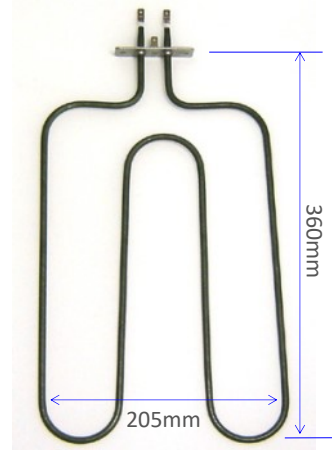

IM22-05

750W Bottom Oven Element, Suits Omega