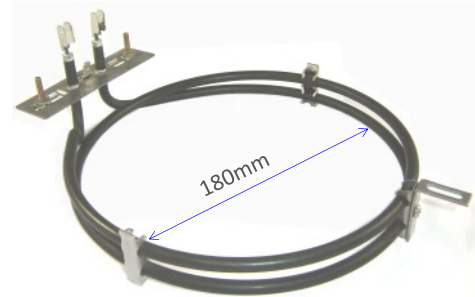

FE04

2200W Universal Fan Forced Oven Element. Alternative for all late model 195mm ID fan forced oven elements.

FE06

2200W Universal Fan Forced Oven Element. Featuring unique bracket design & movable bolts. Replaces most "short neck" European elements.