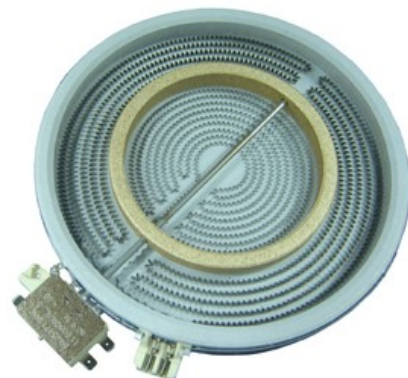

3531 - *No Longer Available*

2000W 180mm Solid Hotplate

ALTERNATIVES

Stokes **3581**

Grimwood **3581**

10.51111.001 (3740637-21/4, NZ75360)

2300W 230mm Ceramic Pad Element

10.51211.003 (NZ75123)

2200/750W Dual Ceramic Pad Element

STOVE ELEMENTS

10.54111.042

1200W Ceramic Pad Element (374063522)
(OD165mm)

10.57411.603

2400W Dual Ceramic Pad Element

374063622 (10.58111.043)

1800W Ceramic Pad Element (OD 200mm)
389070122/122.4.462/4055539326)