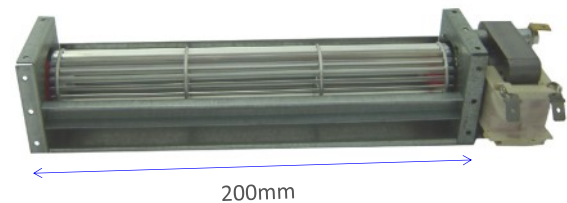

TE205B

240V 8W Rotary Fan Motor
Right Hand Motor