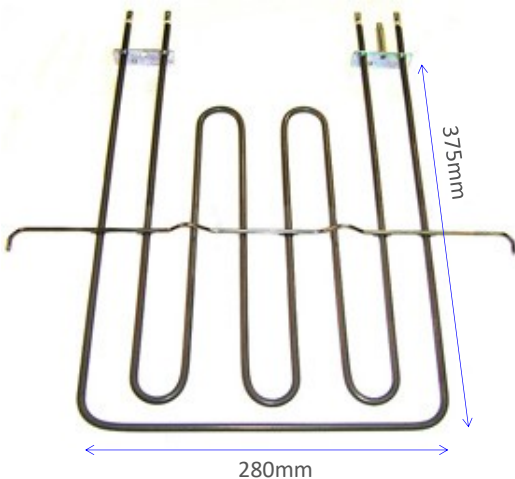

**IM63-02**

2700W Grill Element, Suits Ariston

**IM63-03**

2700W Grill Element, Suits Ariston

**IM63-04**

2250W Grill Element, Suits Ariston

No Longer Available - Use C00081591

**IM63-05**