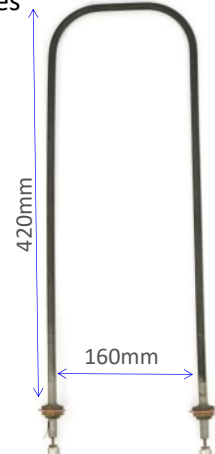

BM600

600W Food Warmer Element (CMEL-0332)
Suit Wet/Dry Bain Maries