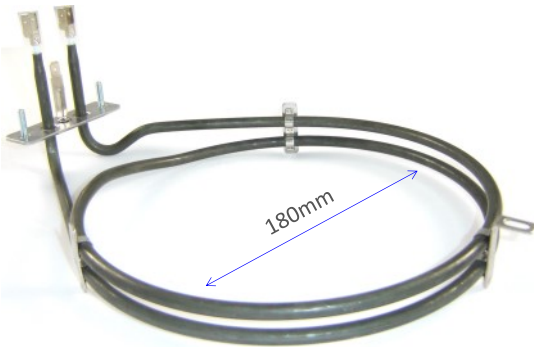

EUROPEAN FAN FORCED OVEN ELEMENTS

IM81-02

2200W Fan Forced Oven Element
Suits Kleenmaid T070X