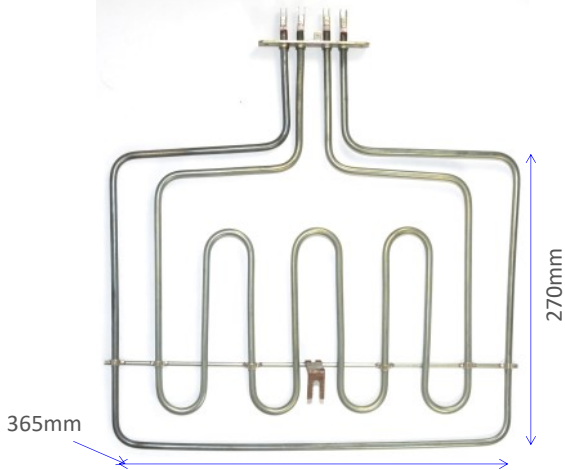

IM93-02

720/1500W Grill Element, Suits Belling