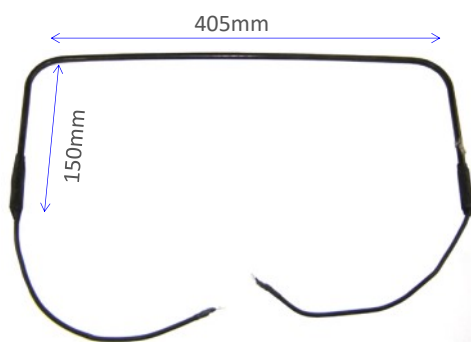

TDF-111

Defrost Element - 350W