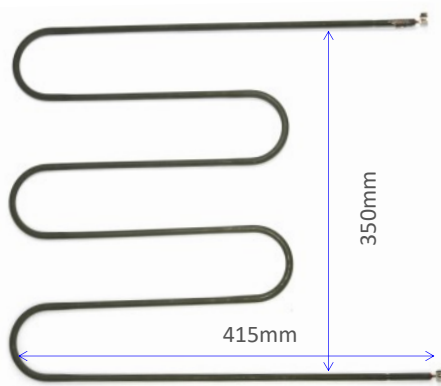

TG1820

2200W Grill Element (122.4.394)

ALTERNATIVES

Stokes **9953**, **10319**, Grimwood **VU82C0**