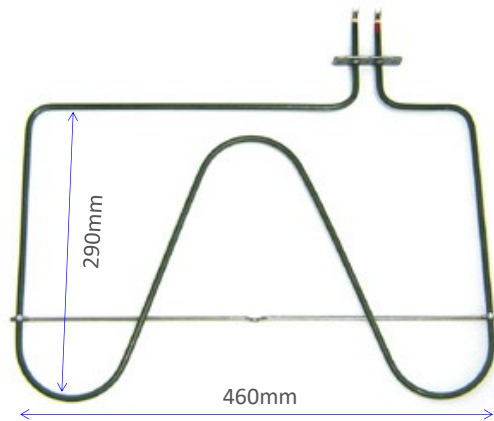

IM52-02

1400W Bottom Oven Element, Suits Blanco