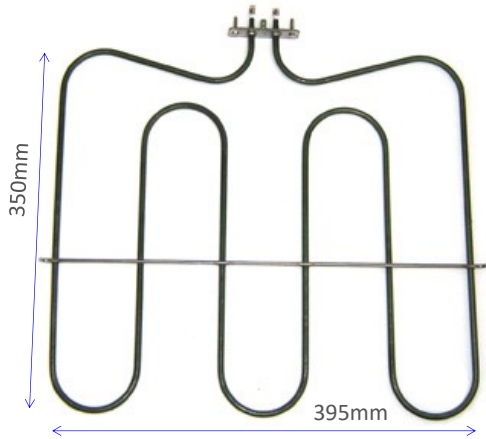

1000W Top/Bottom Element, Suits Smeg, Omega

IM22-02

2000W Top/Bottom Element, Suits Smeg, Omega

IM22-03

1800W Grill Element (with screws)
Suits Omega (10110511)

EUROPEAN OVEN ELEMENTS

IM22-04

1415W Bottom Oven Element with screws
Suits Smeg, Omega