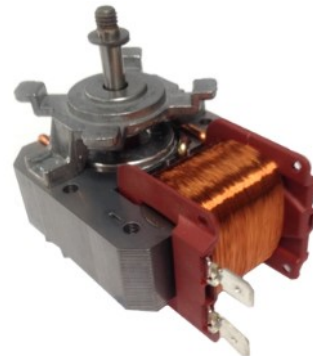

795210620

Oven Fan Motor - Twist Lock.
Suits Smeg