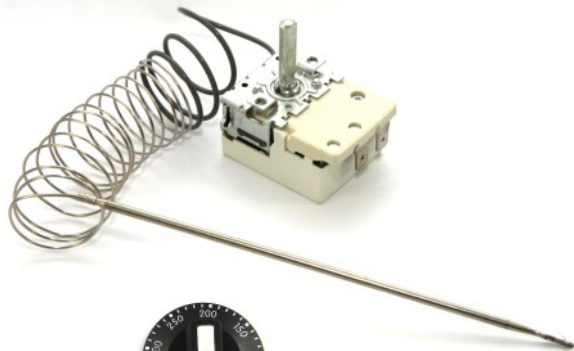

0 - 40°C Thermostat, 16A 240V
Changeover Contacts 1430mm capillary

524.104A
Knob to suit

THERMOSTATS

55.18064.040

50 - 320°C Oven Thermostat
1470mm capillary, 16A 240V

524.107A
Knob to suit

55.18224.010

30 - 110°C Bain Marie Thermostat,
SPDT Changeover contacts 16A 240V