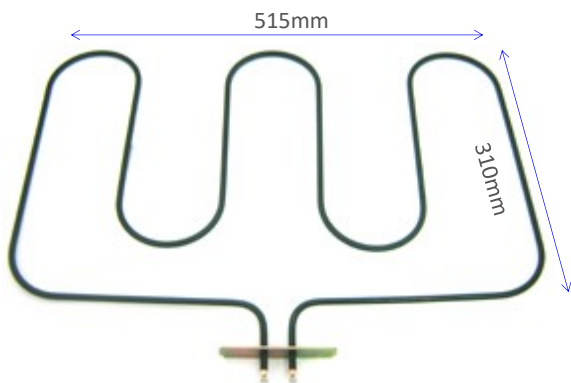

IM62-04

1200W Bottom Oven Element, Suits Ariston

IM62-05

1300W Bottom Oven Element, Suits Ariston

EUROPEAN OVEN ELEMENTS**IM62-06**

1550W Bottom Oven Element, Suits Baumatic

**IM63-01**

800/1200W Dual Grill Element, Suits Ariston