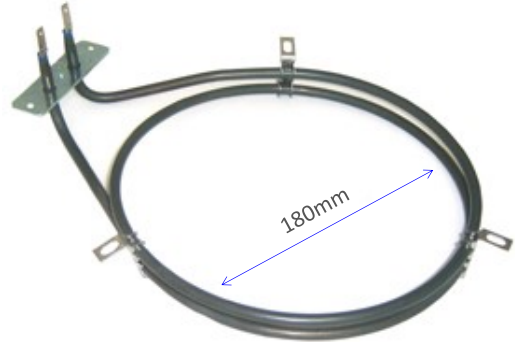

IM61-01

2000W Fan Forced Oven Element, Suits Ariston