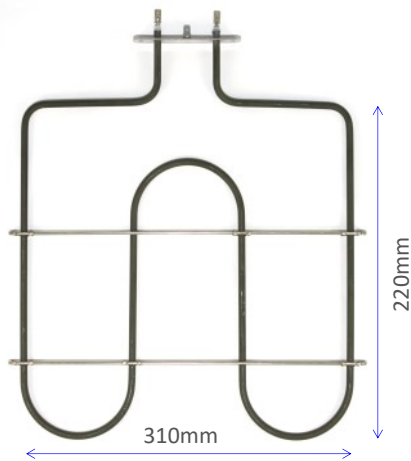

EUROPEAN OVEN ELEMENTS

IM92-02

1800W Oven Element, Suits Belling

IM92-03

1250W Oven Element, Suits Stile/Star

IM92-04

1650W Bottom Oven Element, Suits Loffra

IM92-05